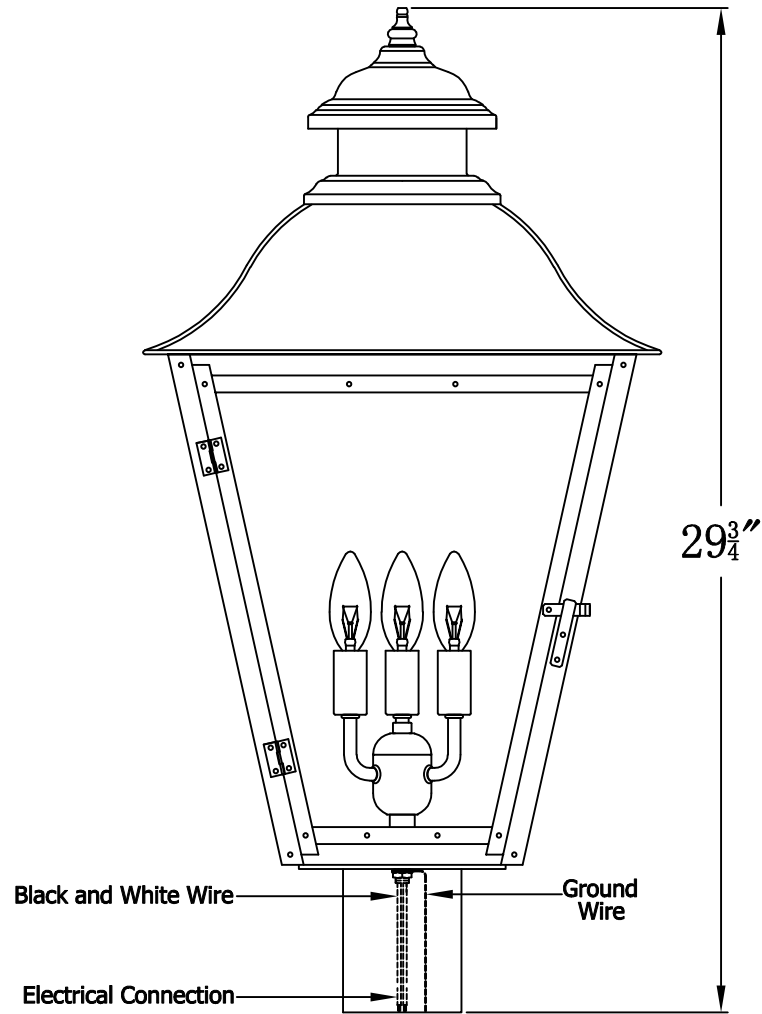

STATE STREET 43 Electric With Post Fitter
(SS-43E PF2)

The CopperSmith

Product Description	Drawing Description	9152 Hard Drive
Sockets:3-E12 Candelabra	REV:A/0	Foley Alabama 36536
Watts:3-60W	Date:11/05/2021	SKU Number:SS-43E
	Drawing by:Jason Huang	Product Name:State Street 43 Electric