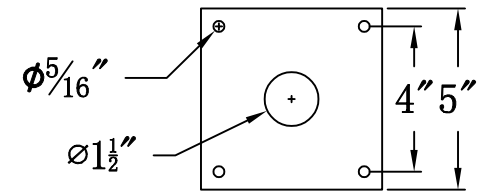

**BAYOU STREET 61 Electric With Post Fitter
And Pier Mount Adapter (BS-61E PF4/PFA)**

Top View of PFA

The CopperSmith

Product Description		Drawing Description	9152 Hard Drive
Sockets:2-E12 Candelabra		REV:A/0	Foley Alabama 36536
Watts:2-60W		Date:04/08/2022	SKU Number:BS-61E
		Drawing by:Jason Huang	Product Name:Bayou Street 61 Electric