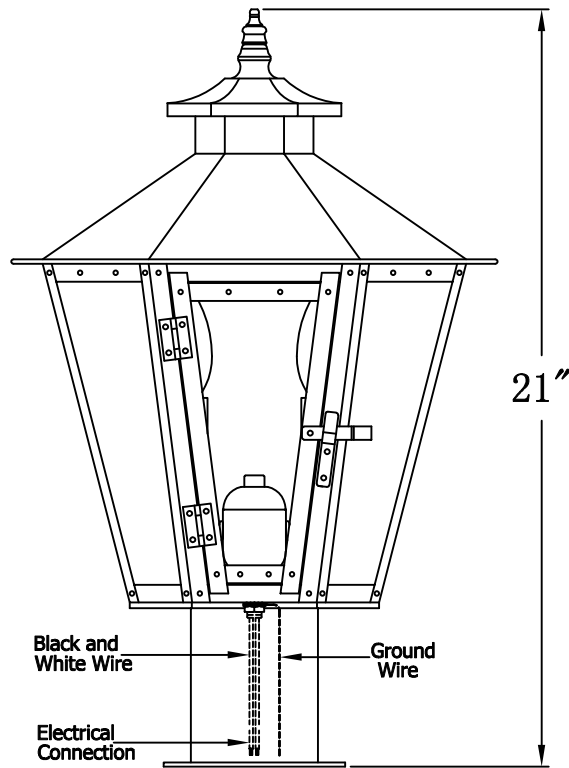

**BAYOU STREET 61 Electric With Post Fitter
And Pier Mount Adapter (BS-61E PF4/PFA)**

Top View of PFA

The CopperSmith

Product Description		Drawing Description	9152 Hard Drive
Sockets:2-E12 Candelabra		REV:A/0	Foley Alabama 36536
Watts:2-60W		Date:04/08/2022	SKU Number:BS-61E
		Drawing by:Jason Huang	Product Name:Bayou Street 61 Electric