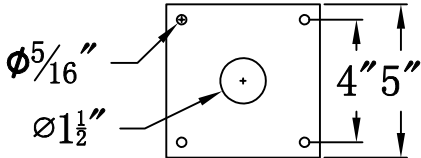

**BAYOU STREET 63 Electric With Post Fitter  
And Pier Mount Adapter (BS-63E PF5/PFA)**

**Top View of PFA**

**The CopperSmith**

<b>Product Description</b>	<b>Drawing Description</b>	<b>9152 Hard Drive</b>
Sockets:3-E12 Candelabra	REV:A/0	Foley Alabama 36536
Watts:3-60W	Date:04/13/2022	SKU Number:BS-63E
	Drawing by:Jason Huang	Product Name:Bayou Street 63 Electric