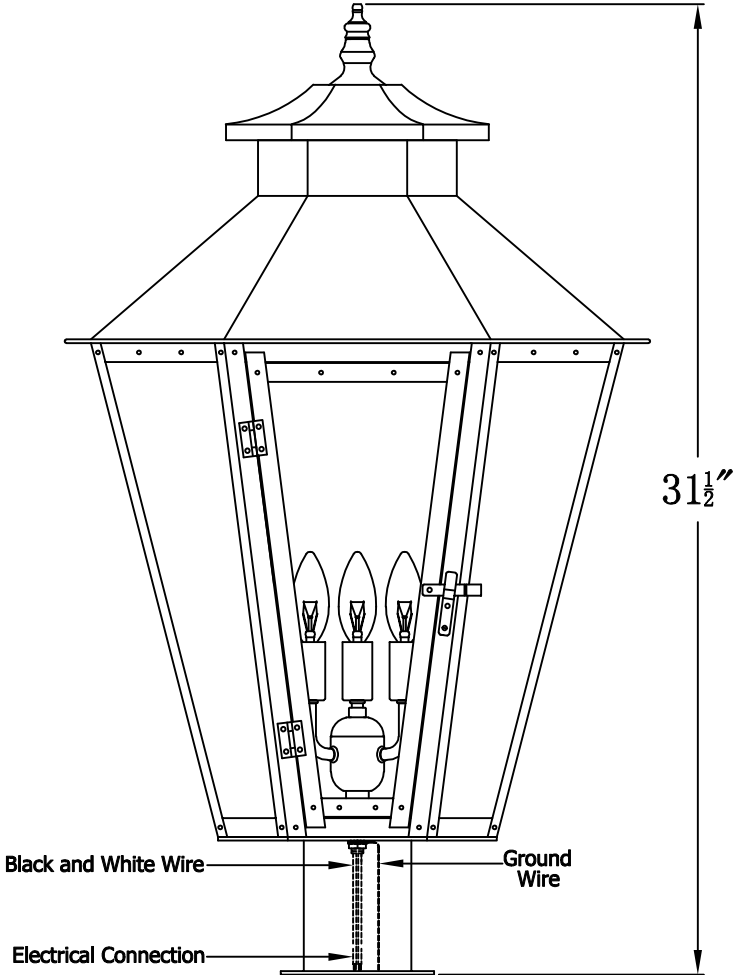

**BAYOU STREET 63 Electric With Post Fitter  
And Pier Mount Adapter (BS-63E PF5/PFA)**

**Top View of PFA**

**The CopperSmith**

<b>Product Description</b>	<b>Drawing Description</b>	<b>9152 Hard Drive</b>
Sockets:3-E12 Candelabra	REV:A/0	Foley Alabama 36536
Watts:3-60W	Date:04/13/2022	SKU Number:BS-63E
	Drawing by:Jason Huang	Product Name:Bayou Street 63 Electric