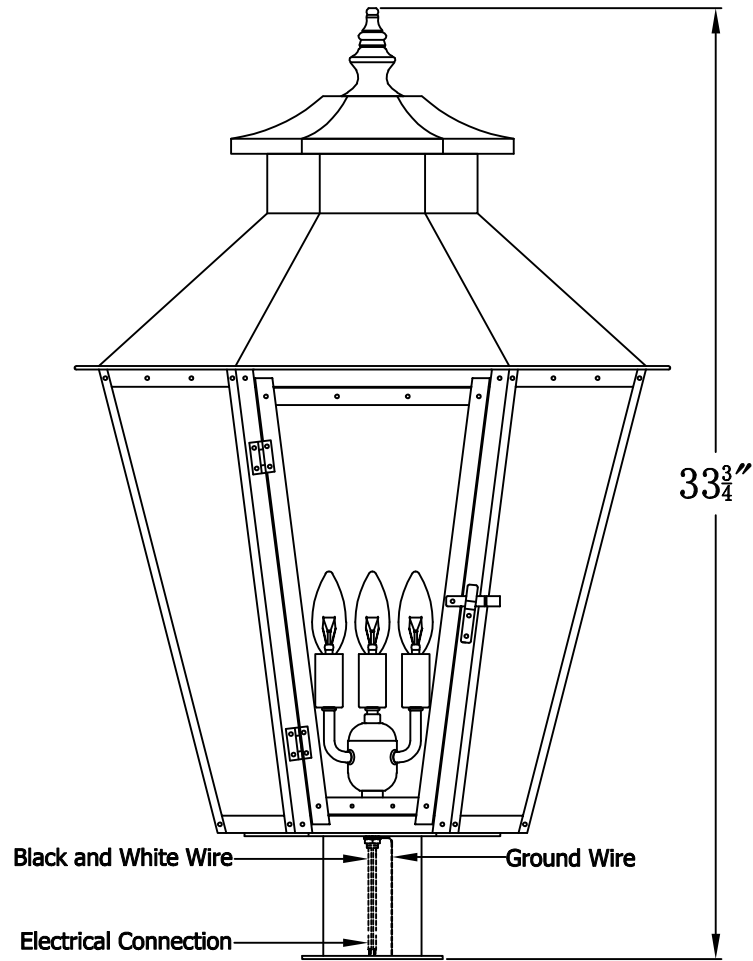

**BAYOU STREET 64 Electric With Post Fitter  
And Pier Mount Adapter (BS-64E PF5/PFA)**

Top View of PFA

**The CopperSmith**

		9152 Hard Drive
Product Description	Drawing Description	Foley Alabama 36536
Sockets:3-E12 Candelabra	REV:A/0	
Watts:3-60W	Date:04/15/2022	SKU Number:BS-64E
	Drawing by:Jason Huang	Product Name:Bayou Street 64 Electric