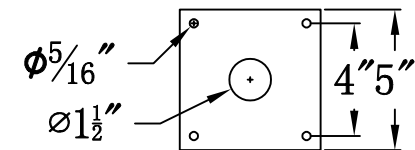

**BAYOU STREET 64 Electric With Post Fitter  
And Pier Mount Adapter (BS-64E PF5/PFA)**

Top View of PFA

**The CopperSmith**

		9152 Hard Drive
Product Description	Drawing Description	Foley Alabama 36536
Sockets:3-E12 Candelabra	REV:A/0	
Watts:3-60W	Date:04/15/2022	SKU Number:BS-64E
	Drawing by:Jason Huang	Product Name:Bayou Street 64 Electric