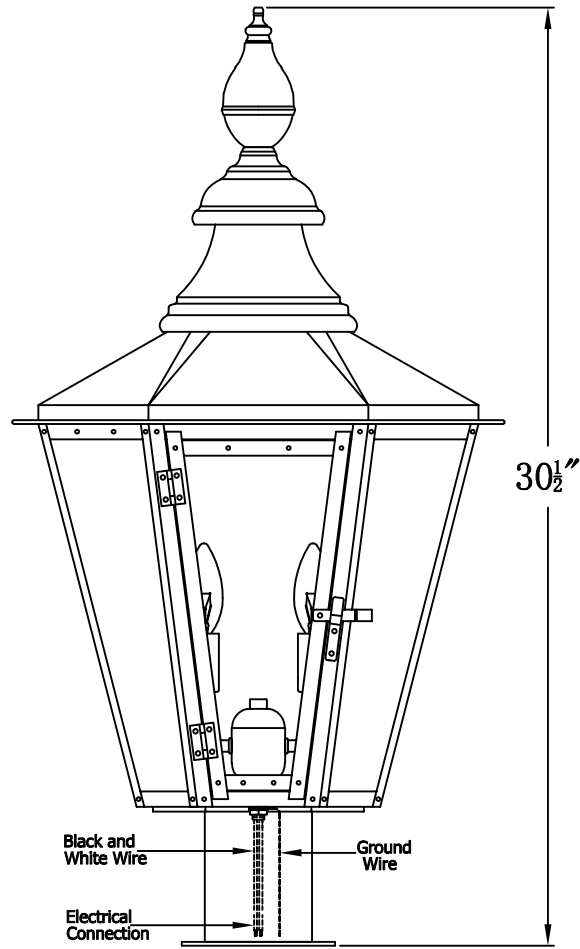

ESLAVA STREET 62 Electric With Post Fitter And Pier Mount Adapter (ES-62E PF4/PFA)

The CopperSmith

Product Description	Drawing Description	9152 Hard Drive
Sockets:2-E12 Candelabra	REV:A/0	Foley Alabama 36536
Watts:2-60W	Date:04/20/2022	SKU Number:ES-62E
	Drawing by:Jason Huang	Product Name:Eslava Street 62 Electric