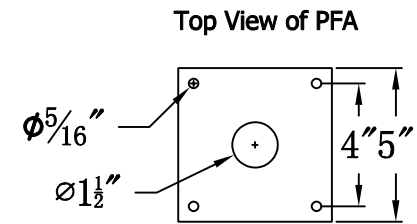

ESLAVA STREET 62 Electric With Post Fitter And Pier Mount Adapter (ES-62E PF4/PFA)

The CopperSmith

Product Description	Drawing Description	9152 Hard Drive
Sockets:2-E12 Candelabra	REV:A/0	Foley Alabama 36536
Watts:2-60W	Date:04/20/2022	SKU Number:ES-62E
	Drawing by:Jason Huang	Product Name:Eslava Street 62 Electric