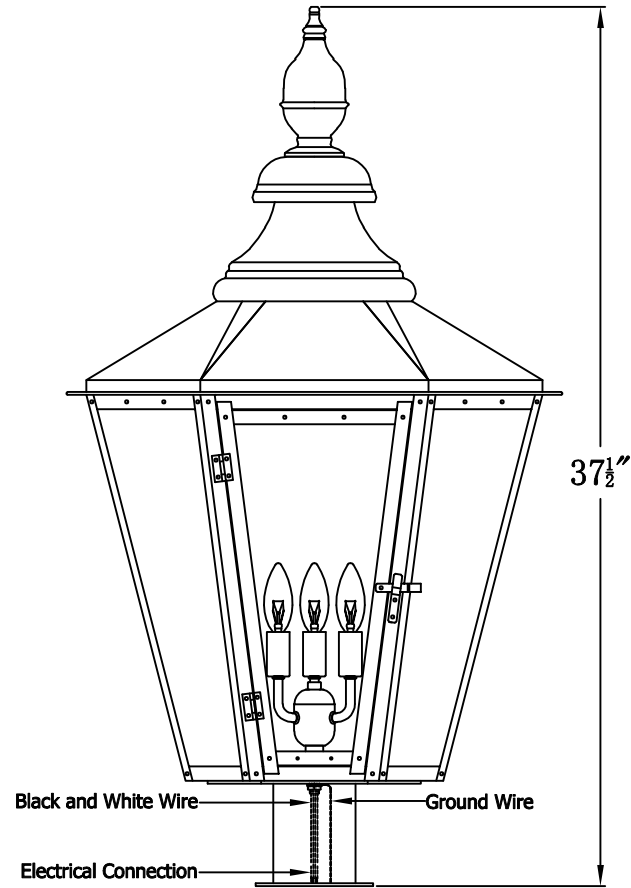

# ESLAVA STREET 64 Electric With Post Fitter And Pier Mount Adapter (ES-64E PF5/PFA)

The CopperSmith		
Product Description	Drawing Description	9152 Hard Drive
Sockets:3-E12 Candelabra	REV:A/0	Foley Alabama 36536
Watts:3-60W	Date:04/23/2022	SKU Number:ES-64E
	Drawing by:Jason Huang	Product Name:Eslava Street 64 Electric