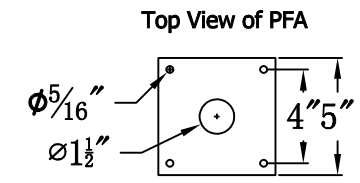

# ESLAVA STREET 64 Electric With Post Fitter And Pier Mount Adapter (ES-64E PF5/PFA)

The CopperSmith		
Product Description	Drawing Description	9152 Hard Drive
Sockets:3-E12 Candelabra	REV:A/0	Foley Alabama 36536
Watts:3-60W	Date:04/23/2022	SKU Number:ES-64E
	Drawing by:Jason Huang	Product Name:Eslava Street 64 Electric