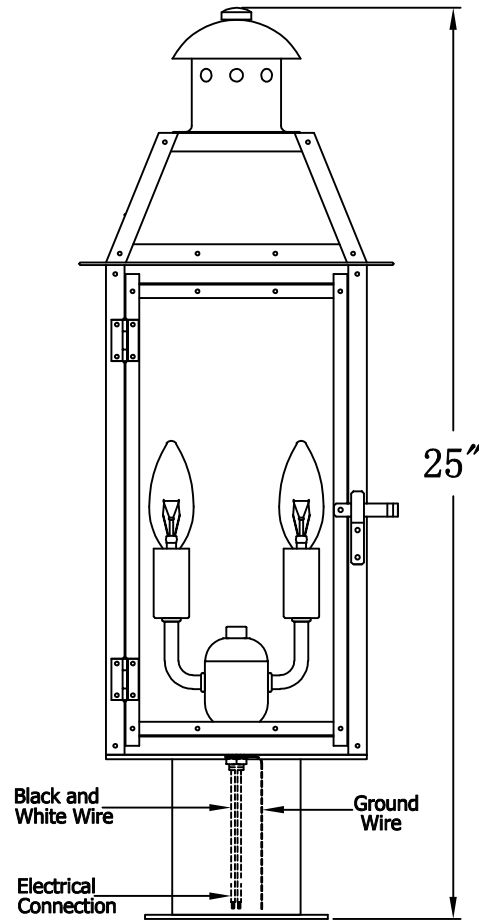

OAKLEY 20 Electric With Post Fitter And Pier Mount Adapter (OA-20E PF3/PFA)

Top View of PFA

The CopperSmith

		<u>9152 Hard Drive</u>
Product Description	Drawing Description	Foley Alabama 36536
Sockets:2-E12 Candelabra	REV:A/0	
Watts:2-60W	Date:03/19/2022	SKU Number:OA-20E
	Drawing by:Jason Huang	Product Name:Oakley 20 Electric