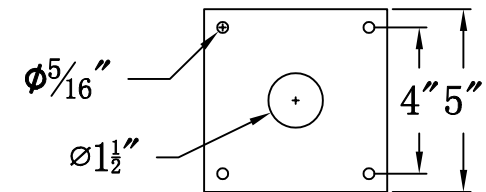

OAKLEY 20 Electric With Post Fitter And Pier Mount Adapter (OA-20E PF3/PFA)

Top View of PFA

The CopperSmith

		<u>9152 Hard Drive</u>
Product Description	Drawing Description	Foley Alabama 36536
Sockets:2-E12 Candelabra	REV:A/0	
Watts:2-60W	Date:03/19/2022	SKU Number:OA-20E
	Drawing by:Jason Huang	Product Name:Oakley 20 Electric