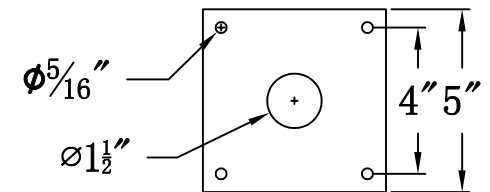

OAKLEY 25 Electric With Post Fitter And Pier Mount Adapter (OA-25E PF3/PFA)

Top View of PFA

The CopperSmith

The CopperSmith		9152 Hard Drive
Product Description	Drawing Description	<u>Foley Alabama 36536</u>
Sockets:2-E12 Candelabra	REV:A/0	
Watts:2-60W	Date:03/21/2022	SKU Number:OA-25E
	Drawing by:Jason Huang	Product Name:Oakley 25 Electric