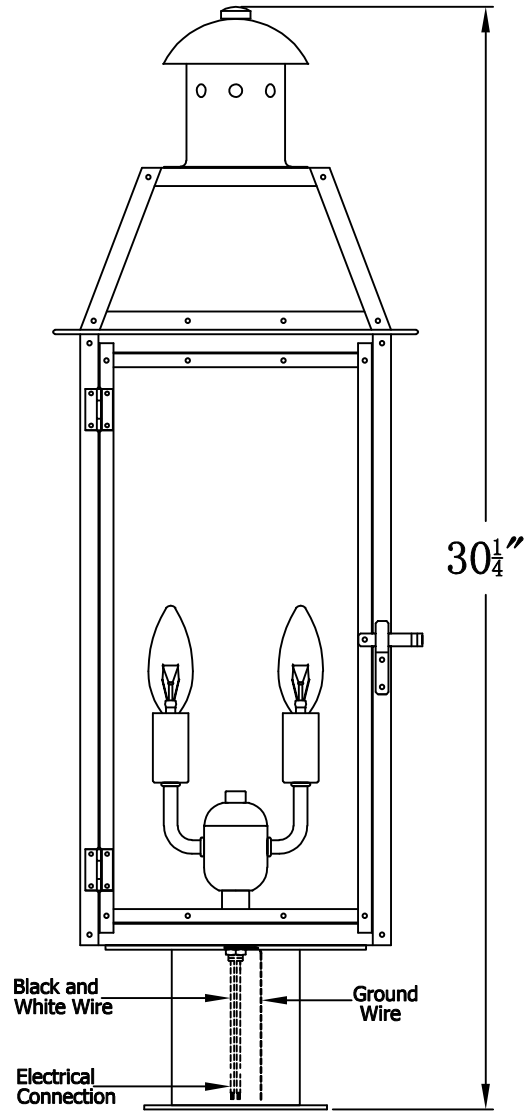

OAKLEY 25 Electric With Post Fitter And Pier Mount Adapter (OA-25E PF3/PFA)

Top View of PFA

The CopperSmith

The CopperSmith		9152 Hard Drive
Product Description	Drawing Description	<u>Foley Alabama 36536</u>
Sockets:2-E12 Candelabra	REV:A/0	
Watts:2-60W	Date:03/21/2022	SKU Number:OA-25E
	Drawing by:Jason Huang	Product Name:Oakley 25 Electric