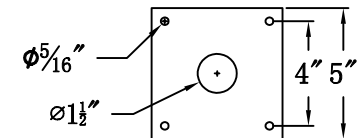

OAKLEY 33 Electric With Post Fitter
And Pier Mount Adapter (OA-33E PF3/PFA)

Top View of PFA

The CopperSmith

Product Description	Drawing Description	9152 Hard Drive
Sockets:3-E12 Candelabra	REV:A/0	Foley Alabama 36536
Watts:3-60W	Date:03/22/2022	SKU Number:OA-33E
	Drawing by:Jason Huang	Product Name:Oakley 33 Electric