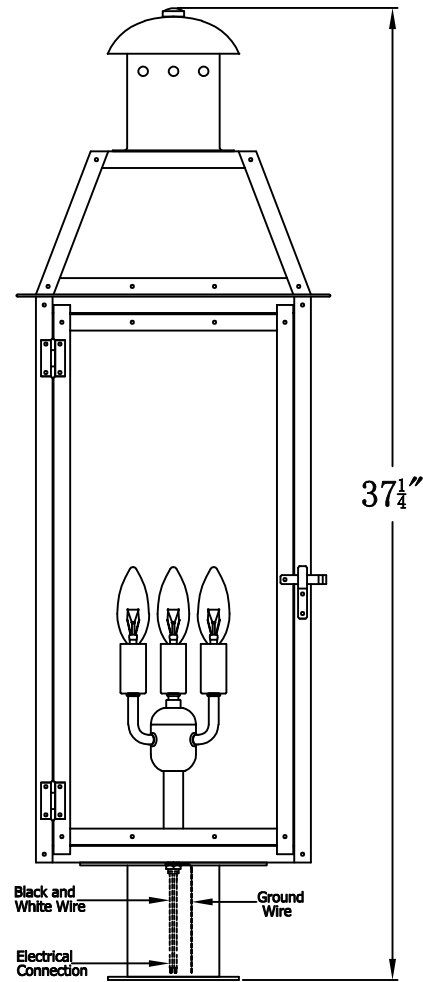

OAKLEY 33 Electric With Post Fitter
And Pier Mount Adapter (OA-33E PF3/PFA)

Top View of PFA

The CopperSmith

Product Description	Drawing Description	9152 Hard Drive
Sockets:3-E12 Candelabra	REV:A/0	Foley Alabama 36536
Watts:3-60W	Date:03/22/2022	SKU Number:OA-33E
	Drawing by:Jason Huang	Product Name:Oakley 33 Electric