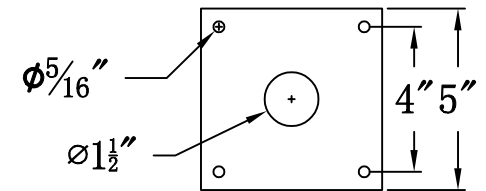

ROYAL STREET 61 Electric With Post Fitter  
And Pier Mount Adapter (RS-61E PF4/PFA)

Top View of PFA

The CopperSmith

Product Description		Drawing Description	9152 Hard Drive
Sockets:2-E12 Candelabra		REV:A/0	Foley Alabama 36536
Watts:2-60W		Date:06/08/2022	SKU Number:RS-61E
		Drawing by:Jason Huang	Product Name:Royal Street 61 Electric