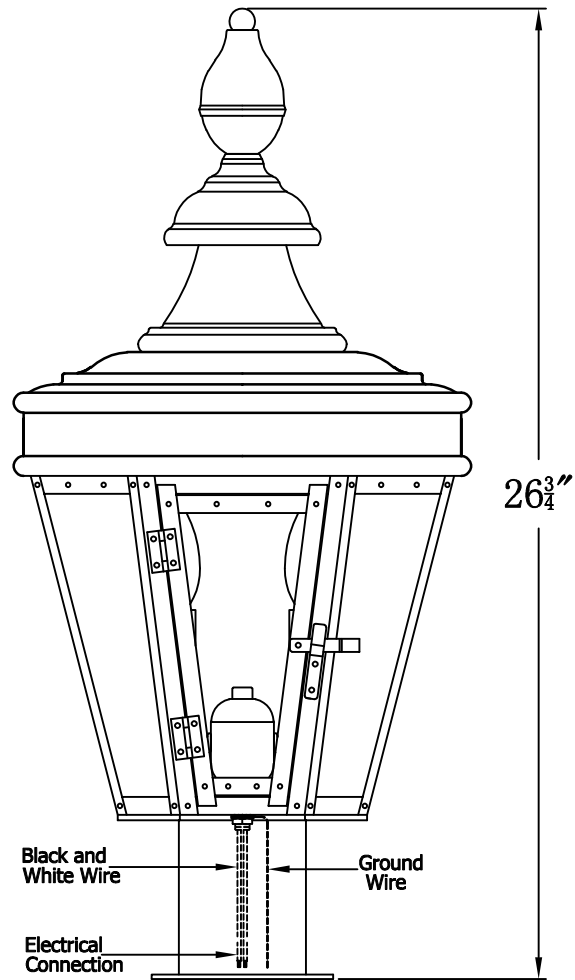

ROYAL STREET 61 Electric With Post Fitter  
And Pier Mount Adapter (RS-61E PF4/PFA)

Top View of PFA

The CopperSmith

Product Description		Drawing Description	9152 Hard Drive
Sockets:2-E12 Candelabra		REV:A/0	Foley Alabama 36536
Watts:2-60W		Date:06/08/2022	SKU Number:RS-61E
		Drawing by:Jason Huang	Product Name:Royal Street 61 Electric