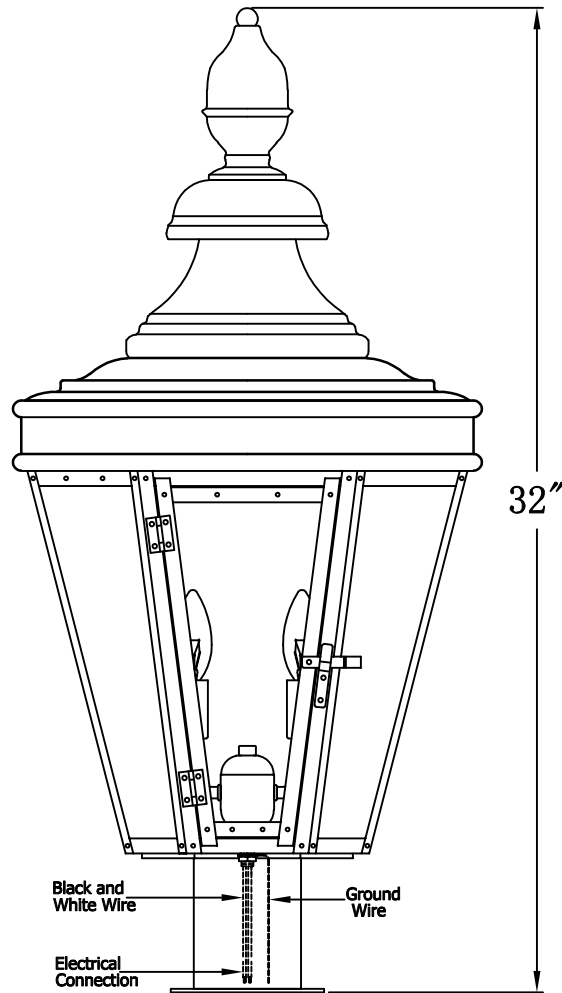

# ROYAL STREET 62 Electric With Post Fitter And Pier Mount Adapter (RS-62E PF4/PFA)

Top View of PFA

## The CopperSmith

Product Description	Drawing Description	9152 Hard Drive
Sockets:2-E12 Candelabra	REV:A/0	Foley Alabama 36536
Watts:2-60W	Date:06/11/2022	SKU Number:RS-62E
	Drawing by:Jason Huang	Product Name:Royal Street 62 Electric