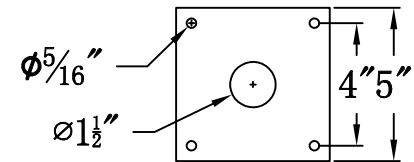

## The CopperSmith

Product Description	Drawing Description	9152 Hard Drive
Sockets:2-E12 Candelabra	REV:A/0	Foley Alabama 36536
Watts:2-60W	Date:06/11/2022	SKU Number:RS-62E
	Drawing by:Jason Huang	Product Name:Royal Street 62 Electric