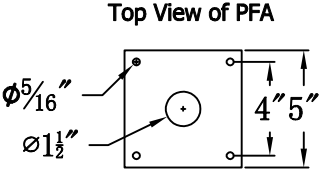

**ROYAL STREET 63 Electric With Post Fitter
And Pier Mount Adapter (RS-63E PF5/PFA)**

The CopperSmith		
Product Description	Drawing Description	9152 Hard Drive
Sockets:3-E12 Candelabra	REV:A/0	Foley Alabama 36536
Watts:3-60W	Date:06/17/2022	SKU Number:RS-63E
	Drawing by:Jason Huang	Product Name:Royal Street 63 Electric