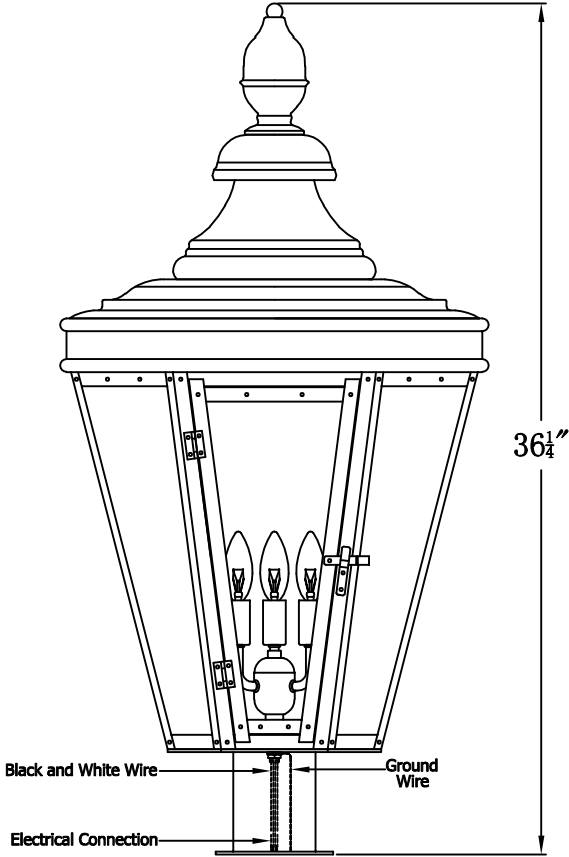

**ROYAL STREET 63 Electric With Post Fitter
And Pier Mount Adapter (RS-63E PF5/PFA)**

The CopperSmith		
Product Description	Drawing Description	9152 Hard Drive
Sockets:3-E12 Candelabra	REV:A/0	Foley Alabama 36536
Watts:3-60W	Date:06/17/2022	SKU Number:RS-63E
	Drawing by:Jason Huang	Product Name:Royal Street 63 Electric