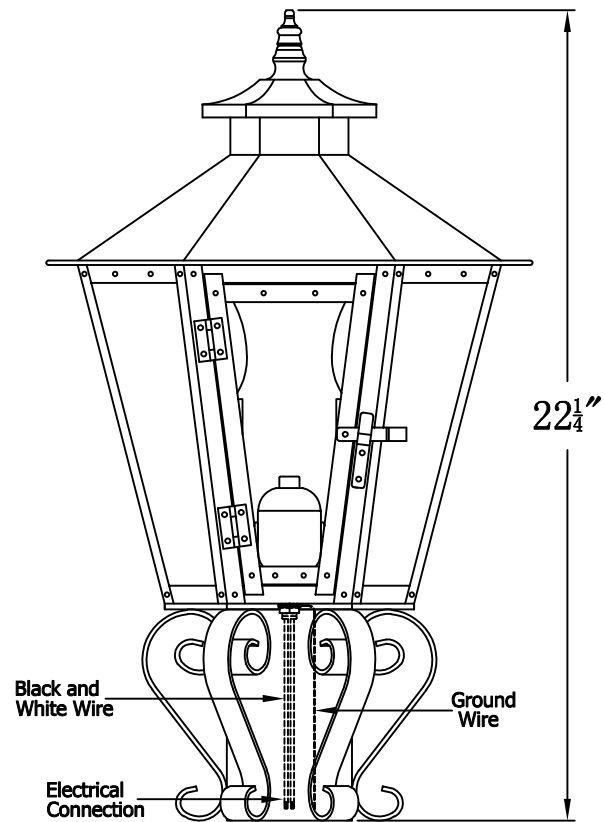

**BAYOU STREET 61 Electric With Grand Post Fitter  
(BS-61E GPF4)**

<b>The CopperSmith</b>		
Product Description	Drawing Description	9152 Hard Drive
Sockets:2-E12 Candelabra	REV:A/0	Foley Alabama 36536
Watts:2-60W	Date:04/08/2022	SKU Number:BS-61E
	Drawing by:Jason Huang	Product Name:Bayou Street 61 Electric