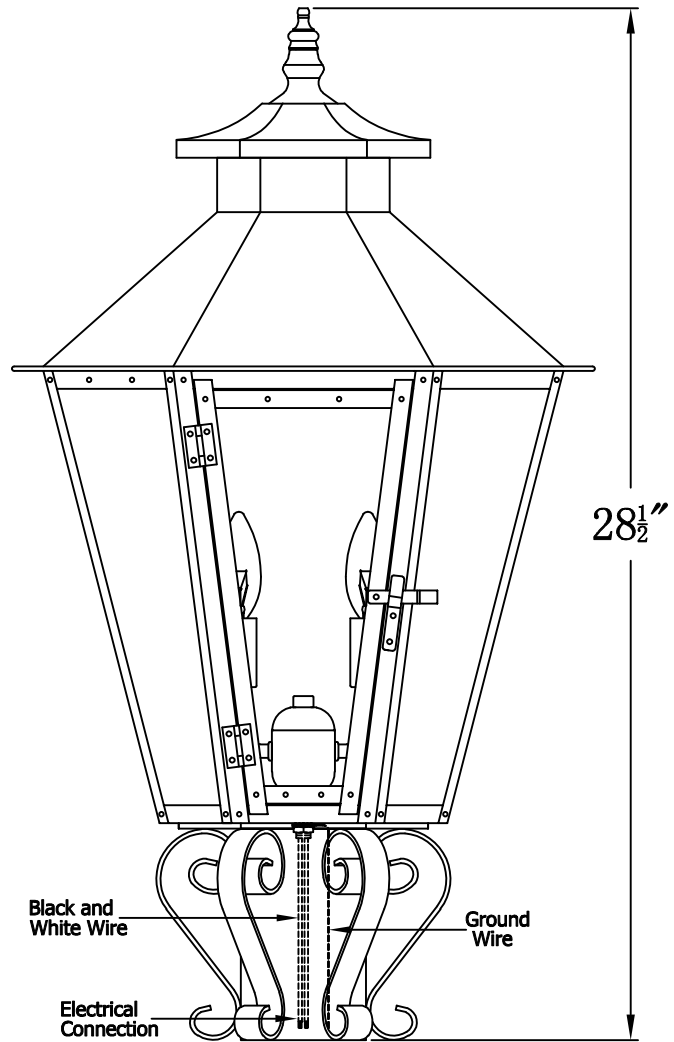

**BAYOU STREET 62 Electric With Grand Post Fitter
(BS-62E GPF4)**

The CopperSmith

Product Description	Drawing Description	<u>9152 Hard Drive</u>
Sockets:2-E12 Candelabra	REV:A/0	Foley Alabama 36536
Watts:2-60W	Date:04/11/2022	SKU Number:BS-62E
	Drawing by:Jason Huang	Product Name:Bayou Street 62 Electric