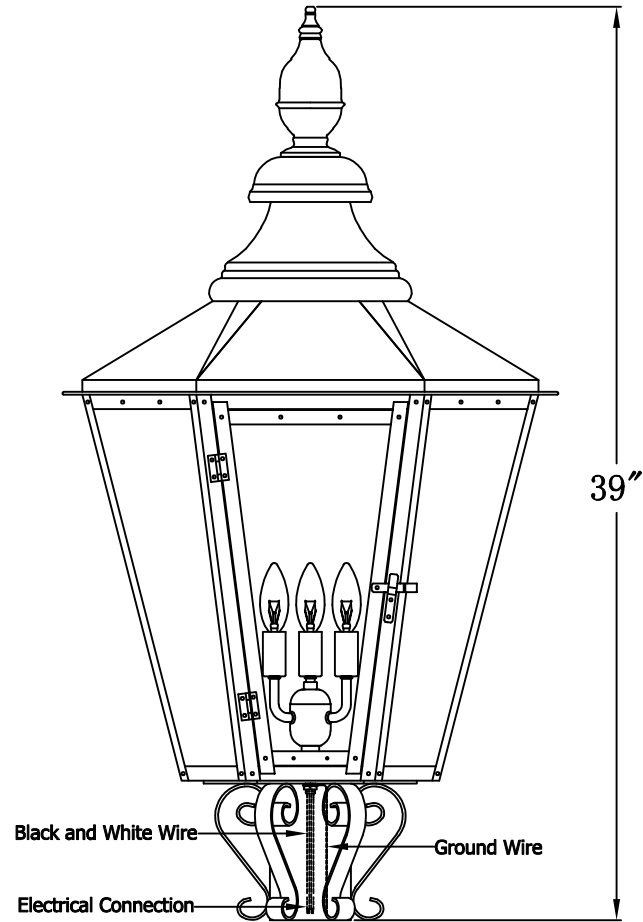

ESLAVA STREET 64 Electric With Grand Post Fitter
(ES-64E GPF5)

The CopperSmith

Product Description	Drawing Description	9152 Hard Drive
Sockets:3-E12 Candelabra	REV:A/0	Foley Alabama 36536
Watts:3-60W	Date:04/23/2022	SKU Number:ES-64E
	Drawing by:Jason Huang	Product Name:Eslava Street 64 Electric