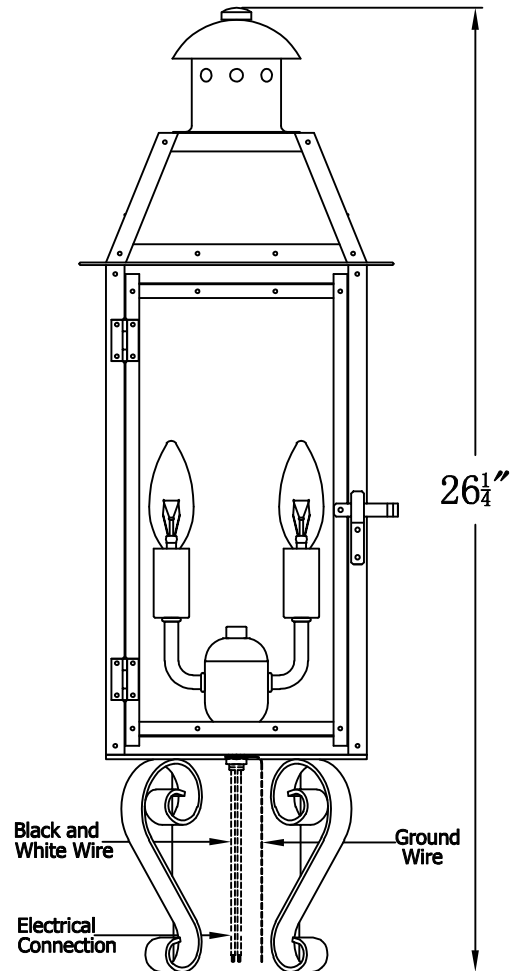

# OAKLEY 20 Electric With Grand Post Fitter (OA-20E GPF3)

## The CopperSmith

		9152 Hard Drive
Product Description	Drawing Description	Foley Alabama 36536
Sockets:2-E12 Candelabra	REV:A/0	
Watts:2-60W	Date:03/19/2022	SKU Number:OA-20E
	Drawing by:Jason Huang	Product Name:Oakley 20 Electric