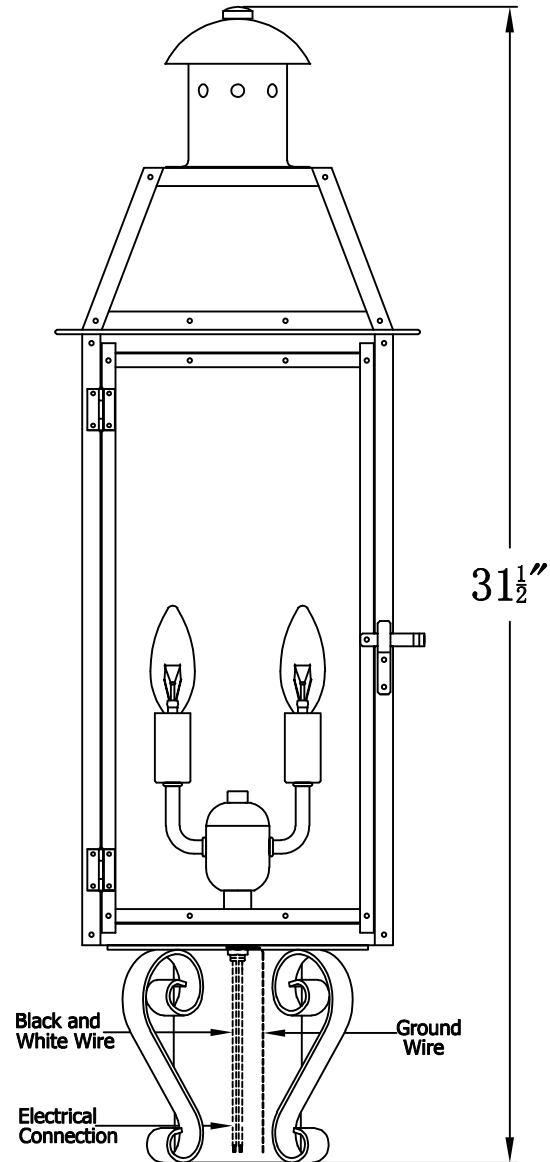

OAKLEY 25 Electric With Grand Post Fitter (OA-25E GPF3)

The CopperSmith

Product Description	Drawing Description	9152 Hard Drive
Sockets:2-E12 Candelabra	REV:A/0	Foley Alabama 36536
Watts:2-60W	Date:03/21/2022	SKU Number:OA-25E
	Drawing by:Jason Huang	Product Name:Oakley 25 Electric