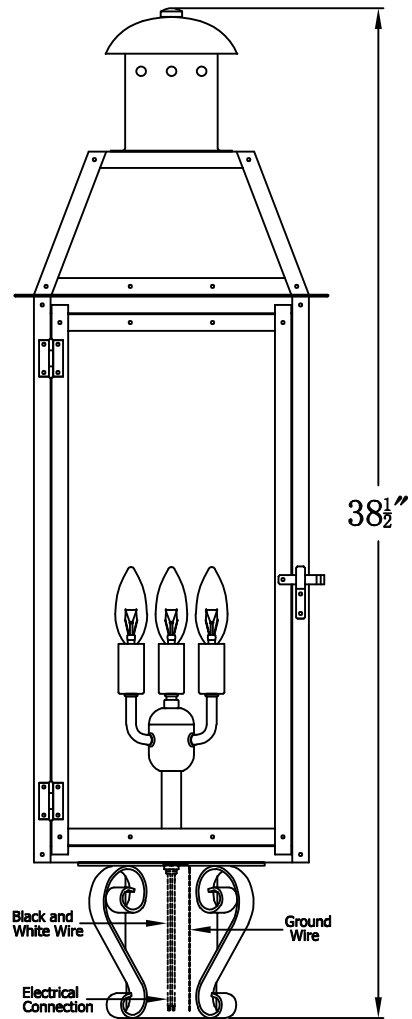

OAKLEY 33 Electric With Grand Post Fitter
(OA-33E GPF3)

The CopperSmith

Product Description	Drawing Description	9152 Hard Drive
Sockets:3-E12 Candelabra	REV:A/0	Foley Alabama 36536
Watts:3-60W	Date:03/22/2022	SKU Number:OA-33E
	Drawing by:Jason Huang	Product Name:Oakley 33 Electric