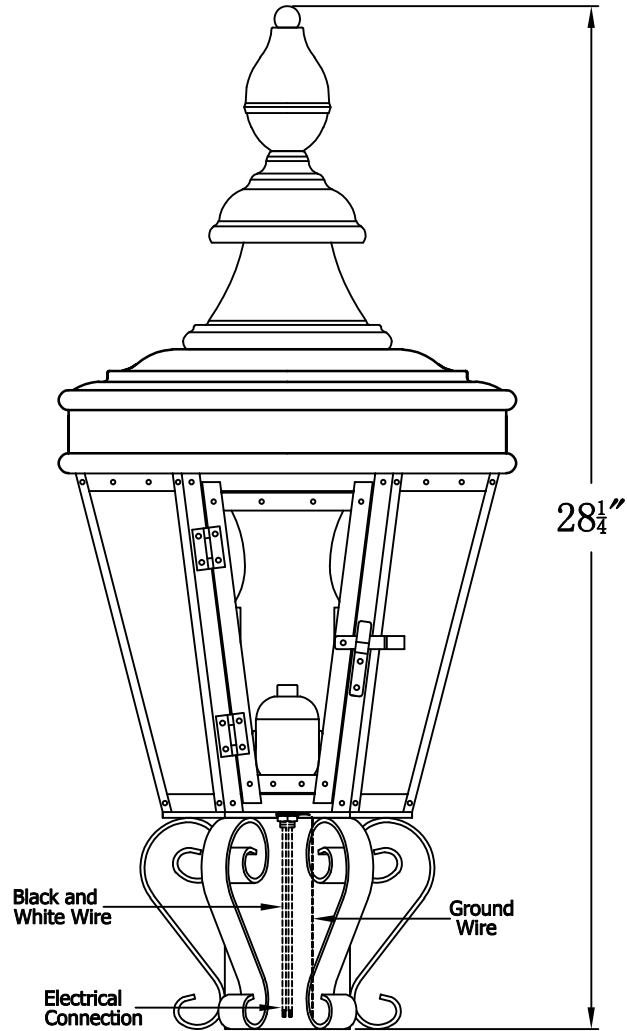

ROYAL STREET 61 Electric With Grand Post Fitter
(RS-61E GPF4)

The CopperSmith

Product Description	Drawing Description	9152 Hard Drive
Sockets:2-E12 Candelabra	REV:A/0	Foley Alabama 36536
Watts:2-60W	Date:06/08/2022	SKU Number:RS-61E
	Drawing by:Jason Huang	Product Name:Royal Street 61 Electric