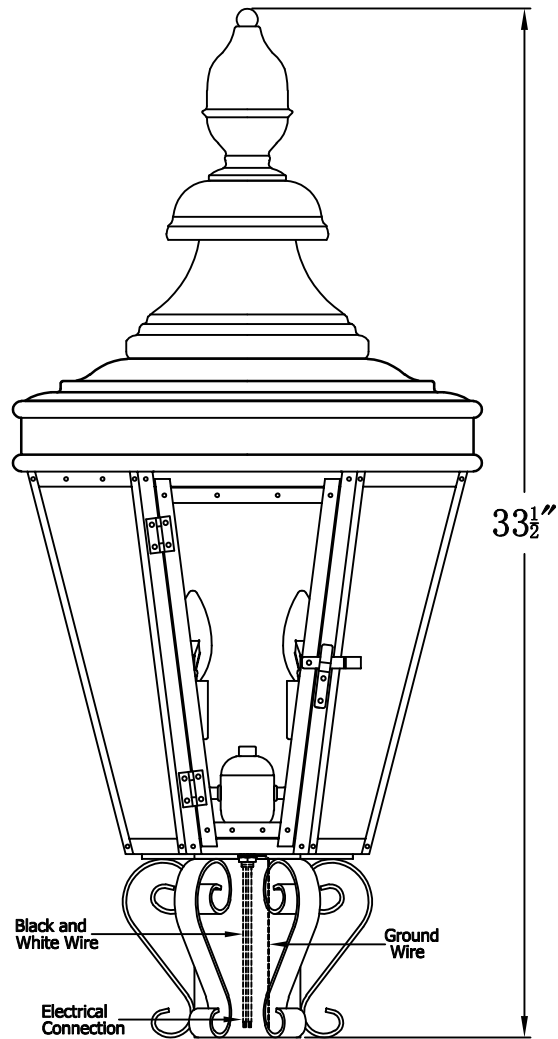

ROYAL STREET 62 Electric With Grand Post Fitter
(RS-62E GPF4)

The CopperSmith

Product Description	Drawing Description	9152 Hard Drive
Sockets:2-E12 Candelabra	REV:A/0	Foley Alabama 36536
Watts:2-60W	Date:06/11/2022	SKU Number:RS-62E
	Drawing by:Jason Huang	Product Name:Royal Street 62 Electric