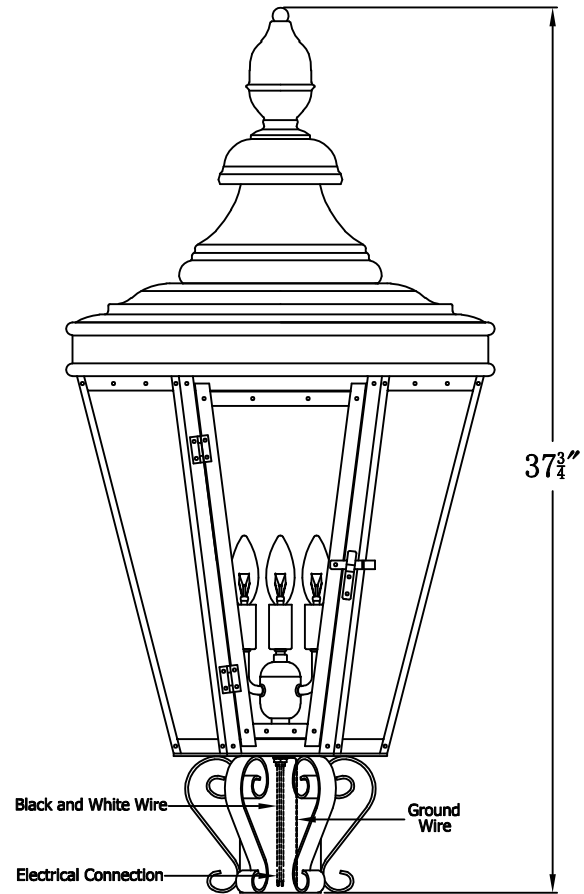

ROYAL STREET 63 Electric With Grand Post Fitter
(RS-63E GPF5)

The CopperSmith

Product Description	Drawing Description	9152 Hard Drive
Sockets:3-E12 Candelabra	REV:A/0	Foley Alabama 36536
Watts:3-60W	Date:06/17/2022	SKU Number:RS-63E
	Drawing by:Jason Huang	Product Name:Royal Street 63 Electric