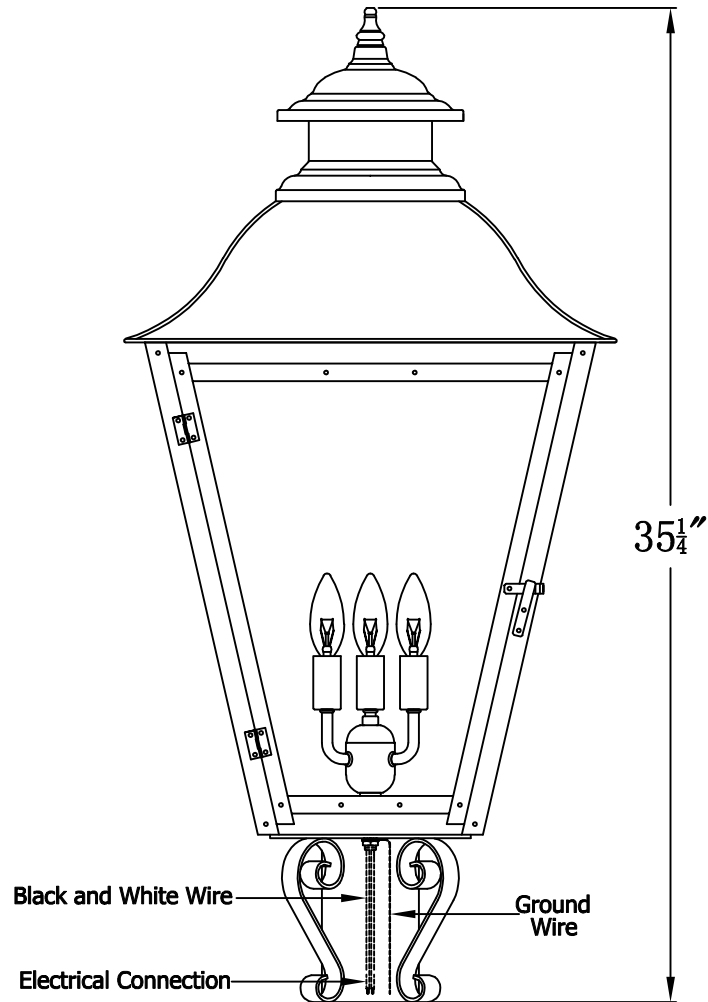

STATE STREET 44 Electric With Grand Post Fitter  
(SS-44E GPF3)

The CopperSmith

Product Description	Drawing Description	9152 Hard Drive
Sockets:3-E12 Candelabra	REV:A/0	Foley Alabama 36536
Watts:3-60W	Date:11/17/2021	SKU Number:SS-44E
	Drawing by:Jason Huang	Product Name:State Street 44 Electric