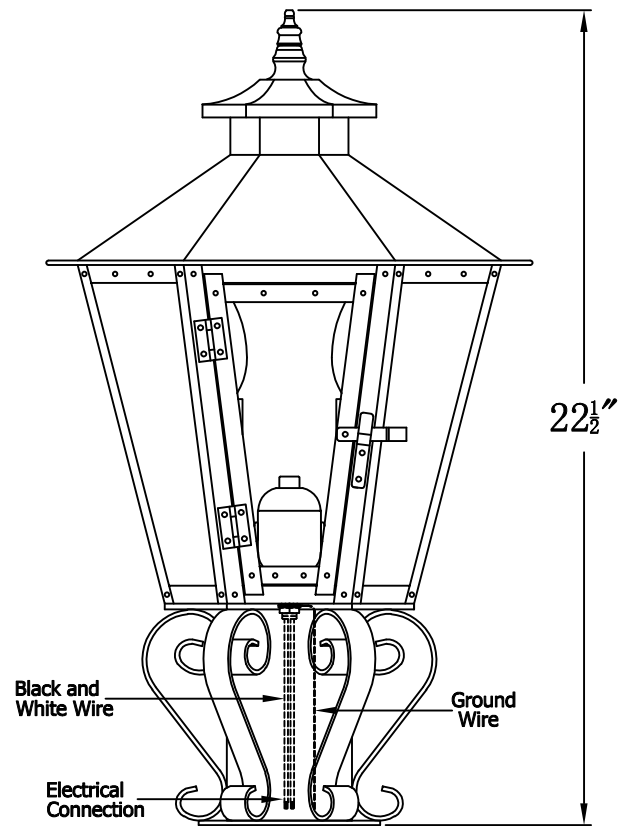

**BAYOU STREET 61 Electric With Grand Post Fitter
And Pier Mount Adapter (BS-61E GPF4/PFA)**

Top View of PFA

The CopperSmith

Product Description	Drawing Description	9152 Hard Drive
Sockets:2-E12 Candelabra	REV:A/0	Foley Alabama 36536
Watts:2-60W	Date:04/08/2022	SKU Number:BS-61E
	Drawing by:Jason Huang	Product Name:Bayou Street 61 Electric