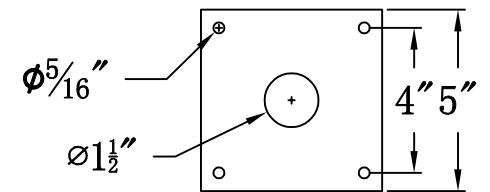

**BAYOU STREET 61 Electric With Grand Post Fitter
And Pier Mount Adapter (BS-61E GPF4/PFA)**

Top View of PFA

The CopperSmith

Product Description	Drawing Description	9152 Hard Drive
Sockets:2-E12 Candelabra	REV:A/0	Foley Alabama 36536
Watts:2-60W	Date:04/08/2022	SKU Number:BS-61E
	Drawing by:Jason Huang	Product Name:Bayou Street 61 Electric