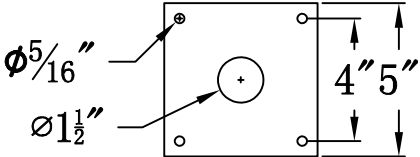

**BAYOU STREET 63 Electric With Grand Post Fitter  
And Pier Mount Adapter (BS-63E GPF5/PFA)**

**Top View of PFA**

**The CopperSmith**

<b>Product Description</b>	<b>Drawing Description</b>	<u>9152 Hard Drive</u>
Sockets:3-E12 Candelabra	REV:A/0	Foley Alabama 36536
Watts:3-60W	Date:04/13/2022	SKU Number:BS-63E
	Drawing by:Jason Huang	Product Name:Bayou Street 63 Electric