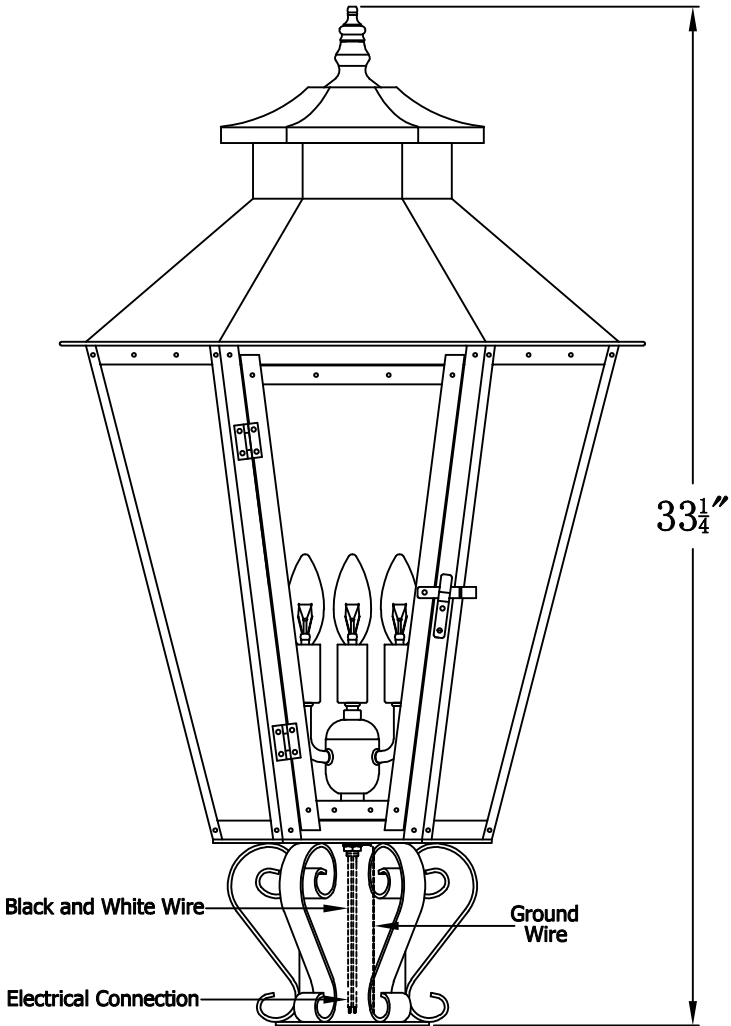

**BAYOU STREET 63 Electric With Grand Post Fitter  
And Pier Mount Adapter (BS-63E GPF5/PFA)**

**Top View of PFA**

**The CopperSmith**

<b>Product Description</b>	<b>Drawing Description</b>	<u>9152 Hard Drive</u>
Sockets:3-E12 Candelabra	REV:A/0	Foley Alabama 36536
Watts:3-60W	Date:04/13/2022	SKU Number:BS-63E
	Drawing by:Jason Huang	Product Name:Bayou Street 63 Electric