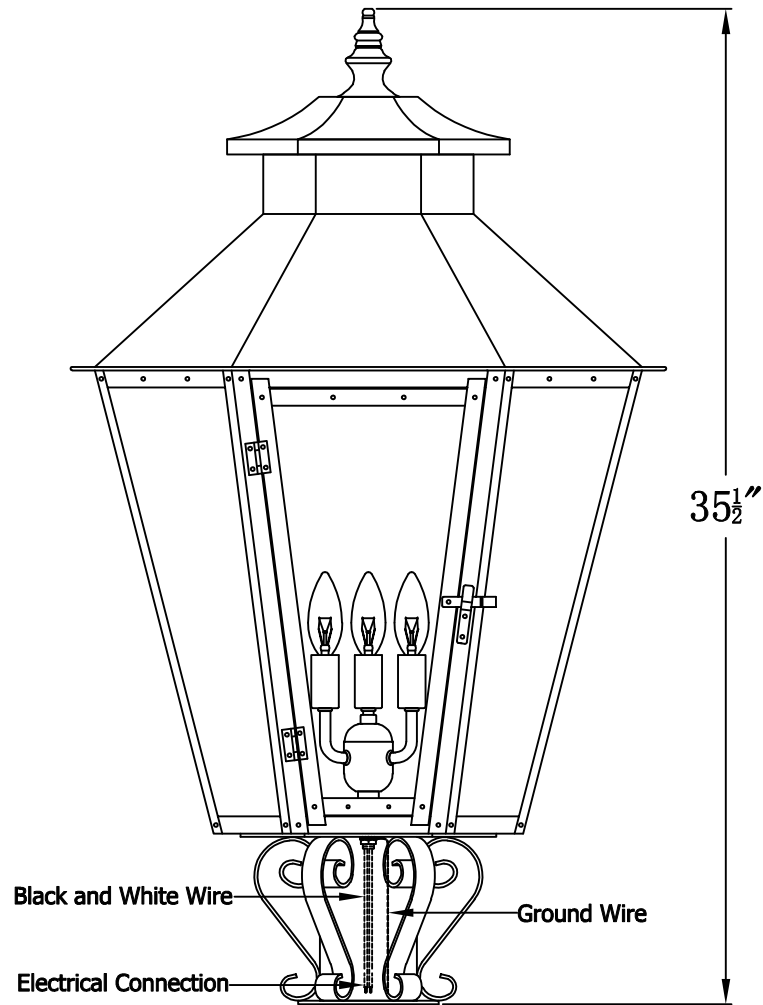

**BAYOU STREET 64 Electric With Grand Post Fitter
And Pier Mount Adapter (BS-64E GPF5/PFA)**

Top View of PFA

The CopperSmith

Product Description		Drawing Description	9152 Hard Drive
Sockets:3-E12 Candelabra		REV:A/0	Foley Alabama 36536
Watts:3-60W		Date:04/15/2022	SKU Number:BS-64E
		Drawing by:Jason Huang	Product Name:Bayou Street 64 Electric