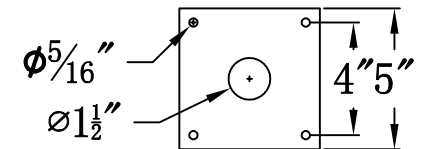

**BAYOU STREET 64 Electric With Grand Post Fitter
And Pier Mount Adapter (BS-64E GPF5/PFA)**

Top View of PFA

The CopperSmith

Product Description		Drawing Description	9152 Hard Drive
Sockets:3-E12 Candelabra		REV:A/0	Foley Alabama 36536
Watts:3-60W		Date:04/15/2022	SKU Number:BS-64E
		Drawing by:Jason Huang	Product Name:Bayou Street 64 Electric