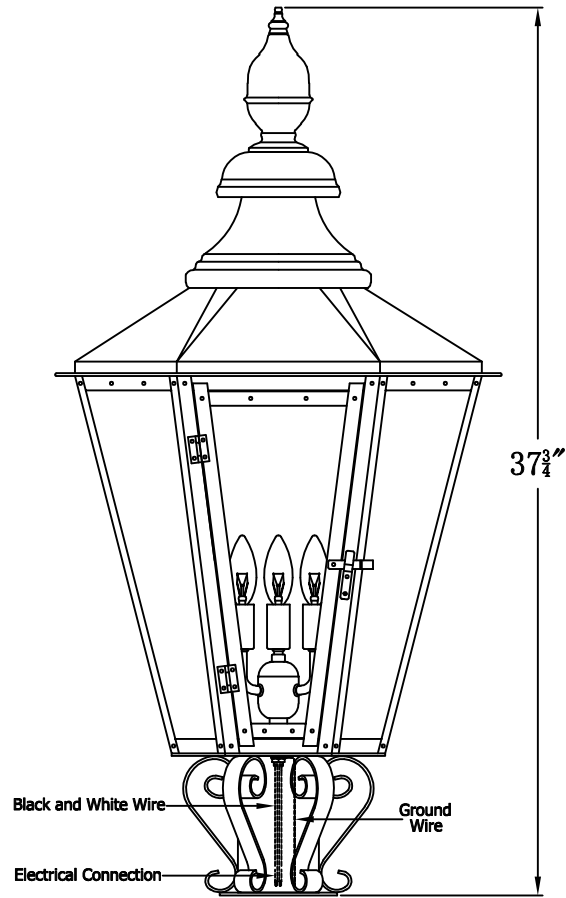

ESLAVA STREET 63 Electric With Grand Post Fitter
And Pier Mount Adapter (ES-63E GPF5/PFA)

The CopperSmith

Product Description		Drawing Description	9152 Hard Drive
Sockets:3-E12 Candelabra		REV:A/0	Foley Alabama 36536
Watts:3-60W		Date:04/21/2022	SKU Number:ES-63E
		Drawing by:Jason Huang	Product Name:Eslava Street 63 Electric