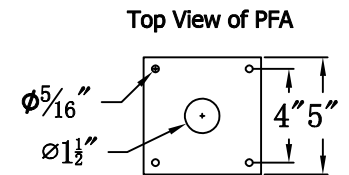

ESLAVA STREET 63 Electric With Grand Post Fitter
And Pier Mount Adapter (ES-63E GPF5/PFA)

The CopperSmith

Product Description		Drawing Description	9152 Hard Drive
Sockets:3-E12 Candelabra		REV:A/0	Foley Alabama 36536
Watts:3-60W		Date:04/21/2022	SKU Number:ES-63E
		Drawing by:Jason Huang	Product Name:Eslava Street 63 Electric