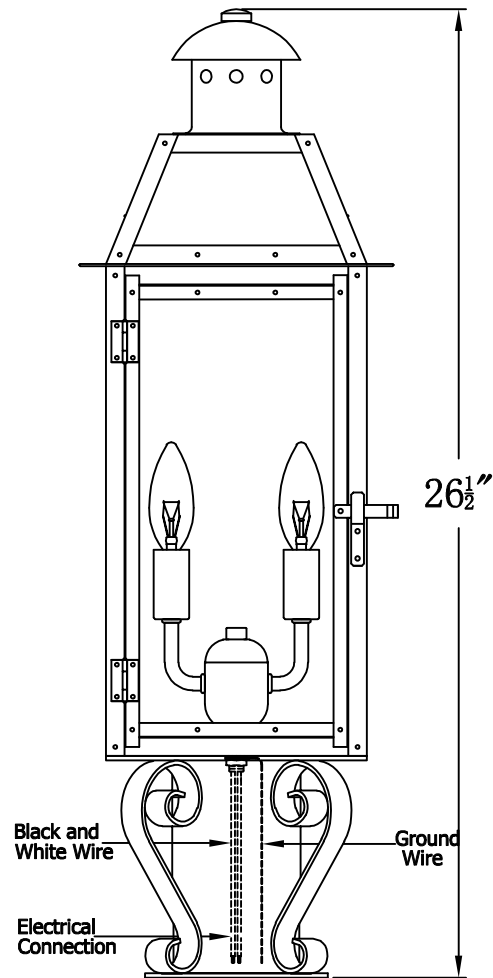

OAKLEY 20 Electric With Grand Post Fitter And Pier Mount Adapter (OA-20E GPF3/PFA)

Top View of PFA

The CopperSmith

		<u>9152 Hard Drive</u>
Product Description	Drawing Description	Foley Alabama 36536
Sockets:2-E12 Candelabra	REV:A/0	
Watts:2-60W	Date:03/19/2022	SKU Number:OA-20E
	Drawing by:Jason Huang	Product Name:Oakley 20 Electric