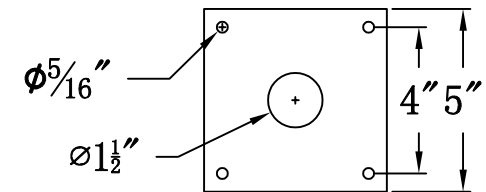

OAKLEY 20 Electric With Grand Post Fitter And Pier Mount Adapter (OA-20E GPF3/PFA)

Top View of PFA

The CopperSmith

		<u>9152 Hard Drive</u>
Product Description	Drawing Description	Foley Alabama 36536
Sockets:2-E12 Candelabra	REV:A/0	
Watts:2-60W	Date:03/19/2022	SKU Number:OA-20E
	Drawing by:Jason Huang	Product Name:Oakley 20 Electric