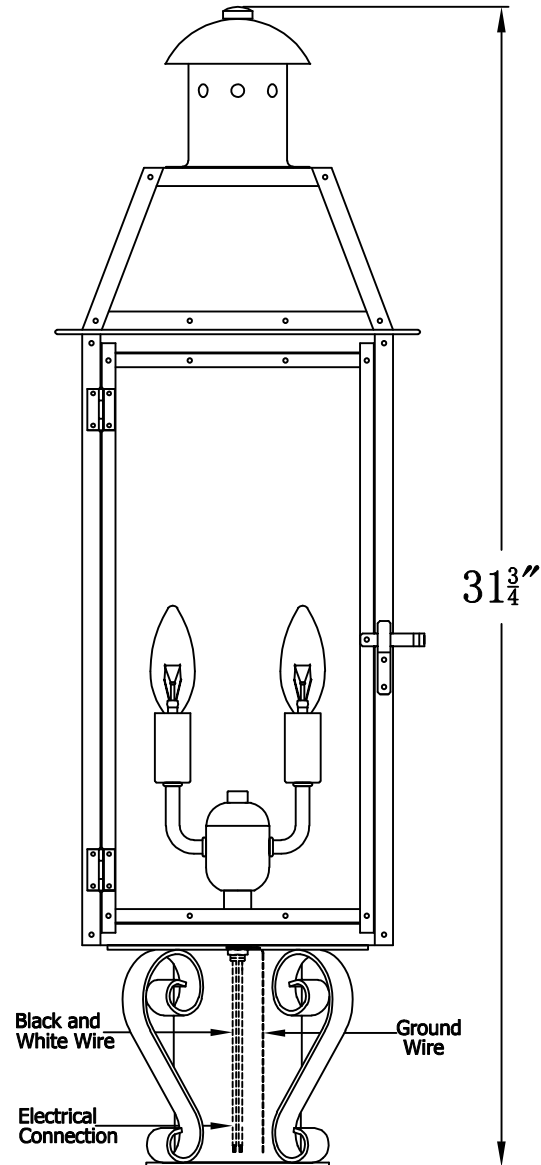

OAKLEY 25 Electric With Grand Post Fitter And Pier Mount Adapter (OA-25E GPF3/PFA)

Top View of PFA

The CopperSmith

The CopperSmith		9152 Hard Drive
Product Description	Drawing Description	Foley Alabama 36536
Sockets:2-E12 Candelabra	REV:A/0	
Watts:2-60W	Date:03/21/2022	SKU Number:OA-25E
	Drawing by:Jason Huang	Product Name:Oakley 25 Electric