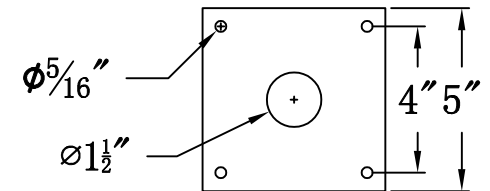

OAKLEY 25 Electric With Grand Post Fitter And Pier Mount Adapter (OA-25E GPF3/PFA)

Top View of PFA

The CopperSmith

The CopperSmith		9152 Hard Drive
Product Description	Drawing Description	Foley Alabama 36536
Sockets:2-E12 Candelabra	REV:A/0	
Watts:2-60W	Date:03/21/2022	SKU Number:OA-25E
	Drawing by:Jason Huang	Product Name:Oakley 25 Electric