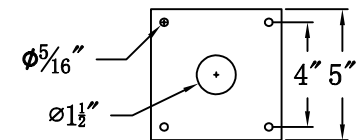

OAKLEY 33 Electric With Grand Post Fitter
And Pier Mount Adapter (OA-33E GPF3/PFA)

Top View of PFA

The CopperSmith

		<u>9152 Hard Drive</u>
Product Description	Drawing Description	Foley Alabama 36536
Sockets:3-E12 Candelabra	REV:A/0	
Watts:3-60W	Date:03/22/2022	SKU Number:OA-33E
	Drawing by:Jason Huang	Product Name:Oakley 33 Electric