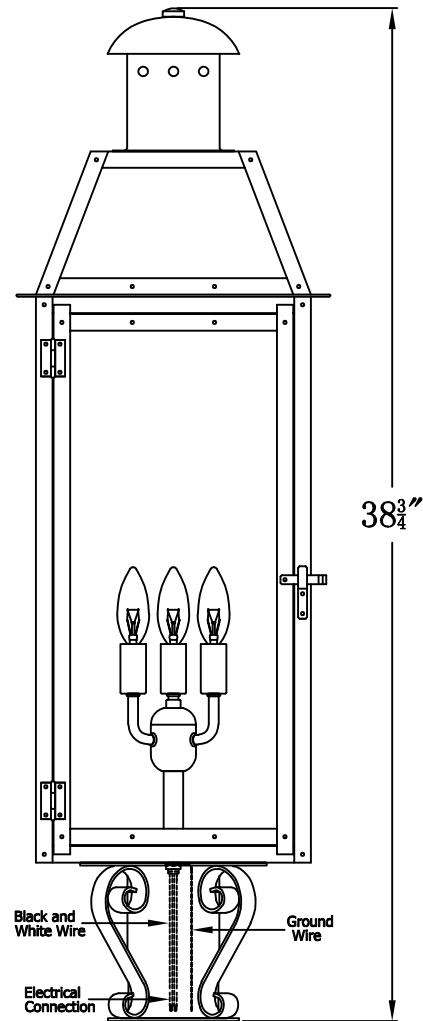

OAKLEY 33 Electric With Grand Post Fitter
And Pier Mount Adapter (OA-33E GPF3/PFA)

Top View of PFA

The CopperSmith

		<u>9152 Hard Drive</u>
Product Description	Drawing Description	Foley Alabama 36536
Sockets:3-E12 Candelabra	REV:A/0	
Watts:3-60W	Date:03/22/2022	SKU Number:OA-33E
	Drawing by:Jason Huang	Product Name:Oakley 33 Electric