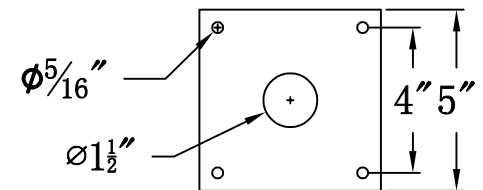

**ROYAL STREET 61 Electric With Grand Post Fitter
And Pier Mount Adapter (RS-61E GPF4/PFA)**

Top View of PFA

The CopperSmith

The CopperSmith		9152 Hard Drive
Product Description	Drawing Description	Foley Alabama 36536
Sockets:2-E12 Candelabra	REV:A/0	
Watts:2-60W	Date:06/08/2022	SKU Number:RS-61E
	Drawing by:Jason Huang	Product Name:Royal Street 61 Electric