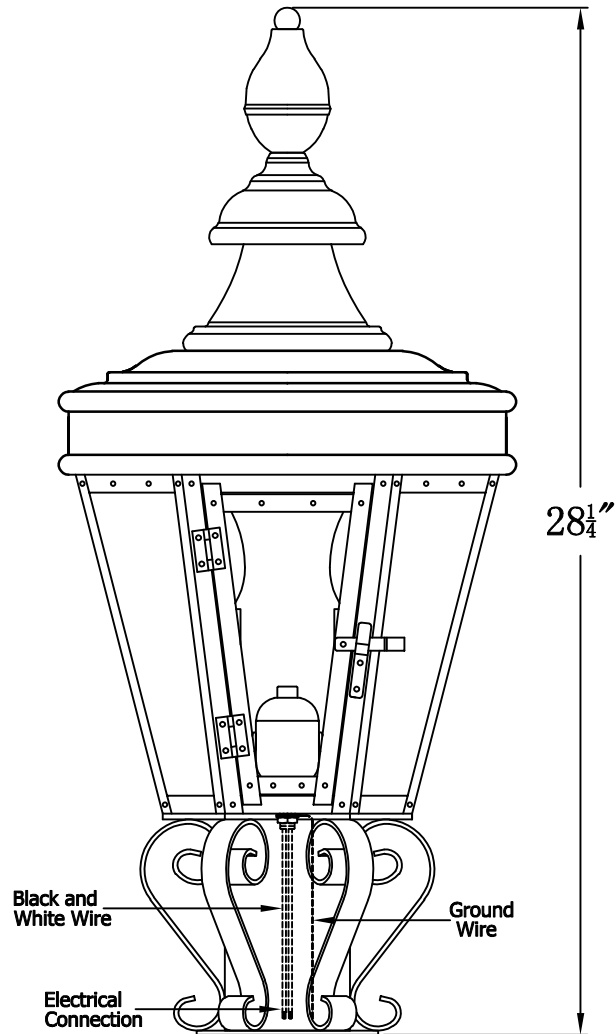

**ROYAL STREET 61 Electric With Grand Post Fitter
And Pier Mount Adapter (RS-61E GPF4/PFA)**

Top View of PFA

The CopperSmith

The CopperSmith		9152 Hard Drive
Product Description	Drawing Description	Foley Alabama 36536
Sockets:2-E12 Candelabra	REV:A/0	
Watts:2-60W	Date:06/08/2022	SKU Number:RS-61E
	Drawing by:Jason Huang	Product Name:Royal Street 61 Electric