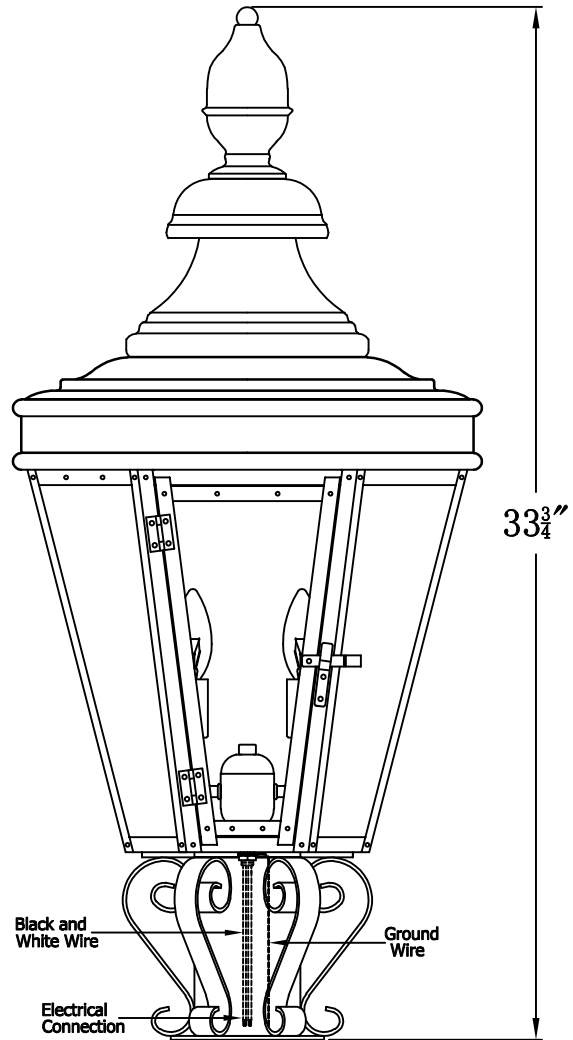

**ROYAL STREET 62 Electric With Grand Post Fitter  
And Pier Mount Adapter (RS-62E GPF4/PFA)**

**The CopperSmith**

Product Description	Drawing Description	9152 Hard Drive
Sockets:2-E12 Candelabra	REV:A/0	Foley Alabama 36536
Watts:2-60W	Date:06/11/2022	SKU Number:RS-62E
	Drawing by:Jason Huang	Product Name:Royal Street 62 Electric