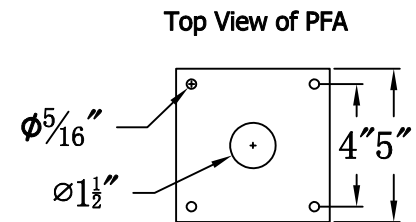

**ROYAL STREET 62 Electric With Grand Post Fitter  
And Pier Mount Adapter (RS-62E GPF4/PFA)**

**The CopperSmith**

Product Description	Drawing Description	9152 Hard Drive
Sockets:2-E12 Candelabra	REV:A/0	Foley Alabama 36536
Watts:2-60W	Date:06/11/2022	SKU Number:RS-62E
	Drawing by:Jason Huang	Product Name:Royal Street 62 Electric