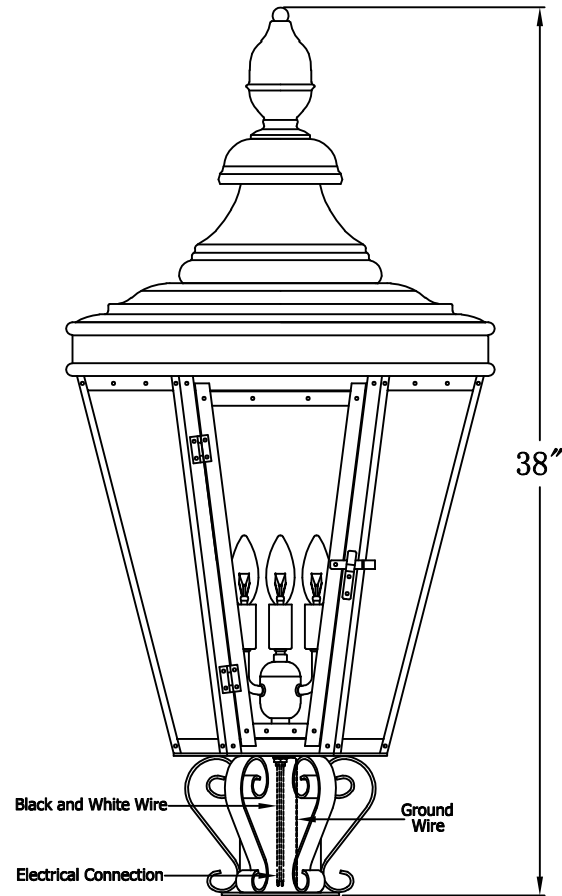

ROYAL STREET 63 Electric With Grand Post Fitter
And Pier Mount Adapter (RS-63E GPF5/PFA)

The CopperSmith		
Product Description	Drawing Description	9152 Hard Drive
Sockets:3-E12 Candelabra	REV:A/0	Foley Alabama 36536
Watts:3-60W	Date:06/17/2022	SKU Number:RS-63E
	Drawing by:Jason Huang	Product Name:Royal Street 63 Electric