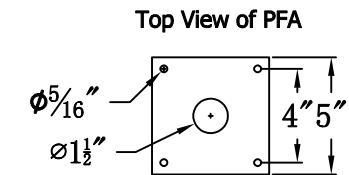

ROYAL STREET 63 Electric With Grand Post Fitter
And Pier Mount Adapter (RS-63E GPF5/PFA)

The CopperSmith		
Product Description	Drawing Description	9152 Hard Drive
Sockets:3-E12 Candelabra	REV:A/0	Foley Alabama 36536
Watts:3-60W	Date:06/17/2022	SKU Number:RS-63E
	Drawing by:Jason Huang	Product Name:Royal Street 63 Electric