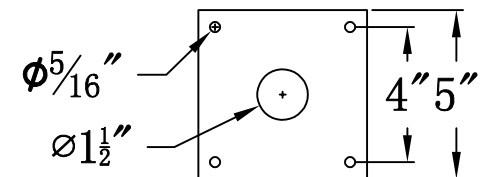

STATE STREET 43 Electric With Grand Post Fitter
And Pier Mount Adapter (SS-43E GPF2/PFA)

Top View of PFA

The CopperSmith

Product Description	Drawing Description	9152 Hard Drive
Sockets:3-E12 Candelabra	REV:A/0	Foley Alabama 36536
Watts:3-60W	Date:11/05/2021	SKU Number:SS-43E
	Drawing by:Jason Huang	Product Name:State Street 43 Electric