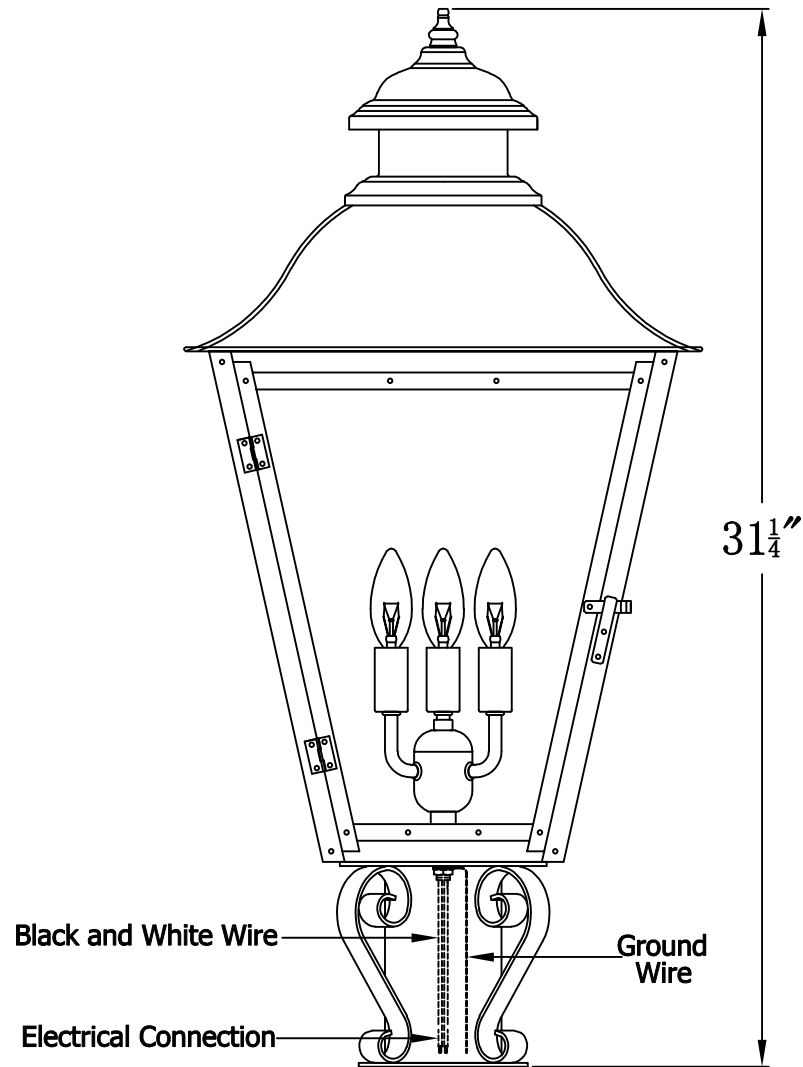

STATE STREET 43 Electric With Grand Post Fitter
And Pier Mount Adapter (SS-43E GPF2/PFA)

Top View of PFA

The CopperSmith

Product Description	Drawing Description	9152 Hard Drive
Sockets:3-E12 Candelabra	REV:A/0	Foley Alabama 36536
Watts:3-60W	Date:11/05/2021	SKU Number:SS-43E
	Drawing by:Jason Huang	Product Name:State Street 43 Electric