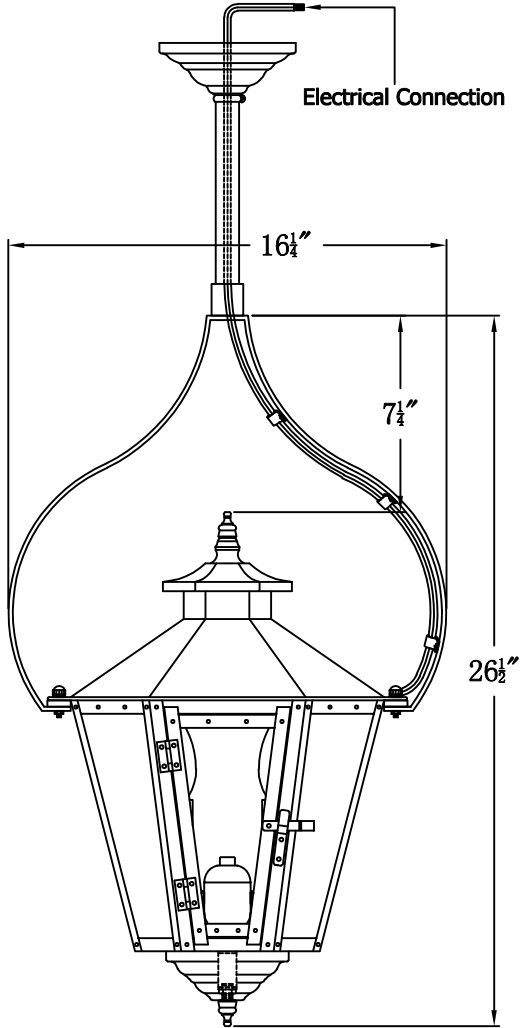

**BAYOU STREET 61 Electric With Pendent Yoke
(BS-61E PY8)**

The CopperSmith		
Product Description	Drawing Description	<u>9152 Hard Drive</u>
Sockets:2-E12 Candelabra	REV:A/0	Foley Alabama 36536
Watts:2-60W	Date:04/08/2022	SKU Number:BS-61E