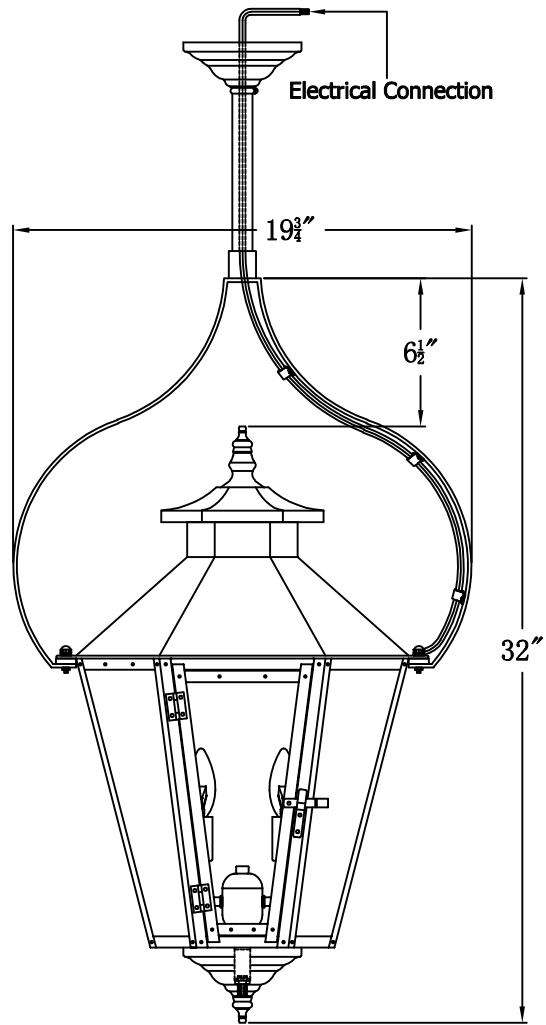

**BAYOU STREET 62 Electric With Pendent Yoke
(BS-62E PY9)**

The CopperSmith

Product Description	Drawing Description	9152 Hard Drive Foley Alabama 36536
Sockets:2-E12 Candelabra	REV:A/0	
Watts:2-60W	Date:04/11/2022	SKU Number:BS-62E
	Drawing by:Jason Huang	Product Name:Bayou Street 62 Electric