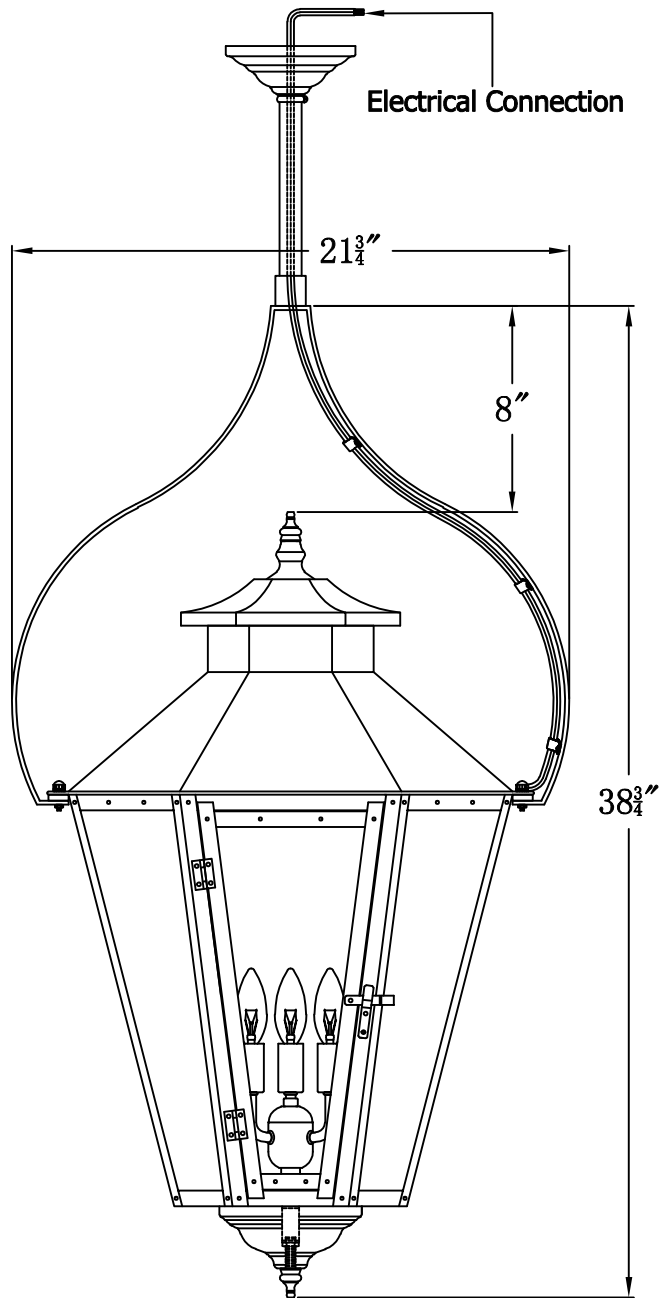

**BAYOU STREET 63 Electric With Pendant Yoke
(BS-63E PY10)**

The CopperSmith		
Product Description	Drawing Description	9152 Hard Drive
Sockets:3-E12 Candelabra	REV:A/0	Foley Alabama 36536
Watts:3-60W	Date:04/13/2022	SKU Number:BS-63E
	Drawing by:Jason Huang	Product Name:Bayou Street 63 Electric