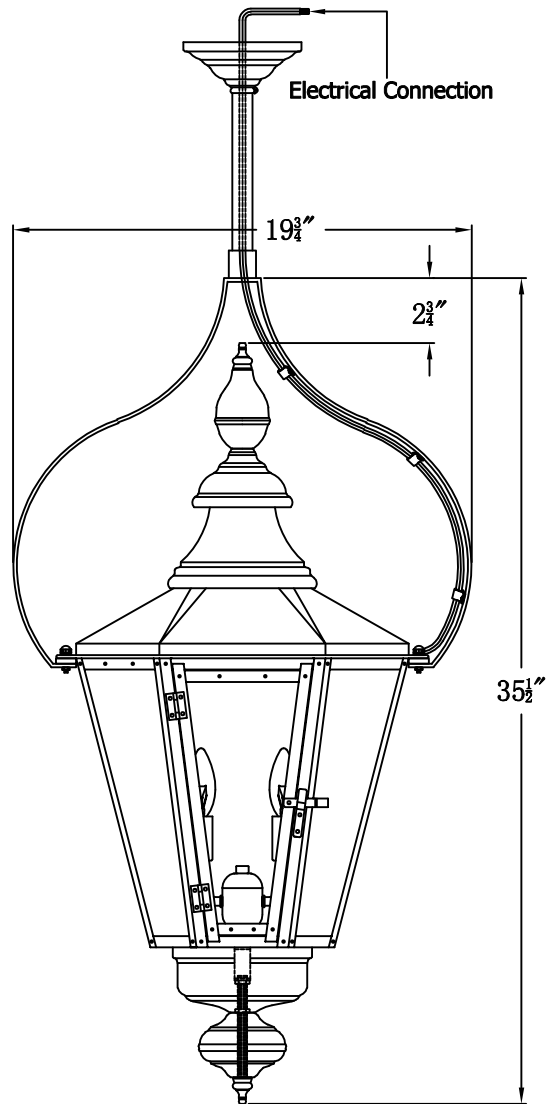

ESLAVA STREET 62 Electric With Pendent Yoke  
(ES-62E PY9)

The CopperSmith

Product Description	Drawing Description	<u>9152 Hard Drive</u> Foley Alabama 36536
Sockets:2-E12 Candelabra	REV:A/0	
Watts:2-60W	Date:04/20/2022	SKU Number:ES-62E
	Drawing by:Jason Huang	Product Name:Eslava Street 62 Electric