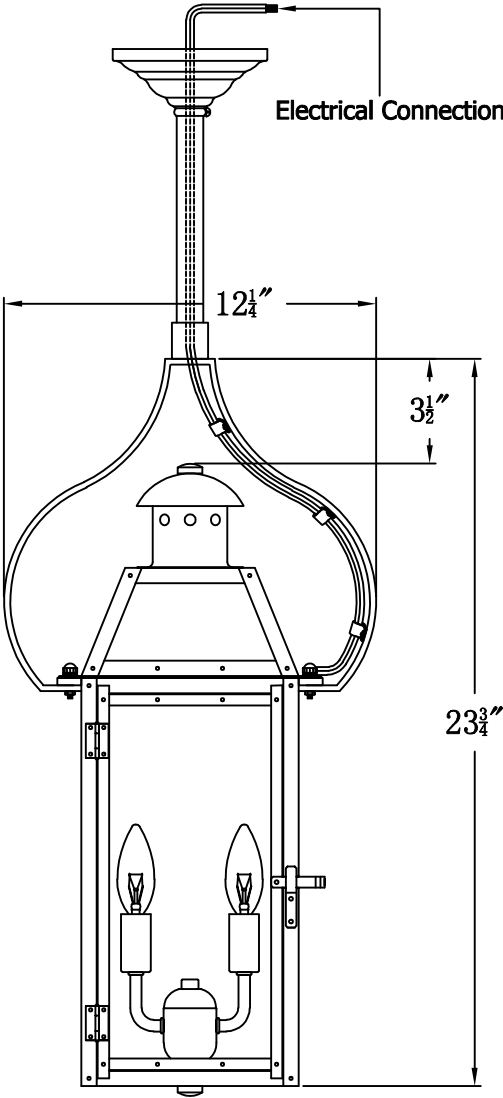

OAKLEY 20 Electric With Pendent Yoke
(OA-20E PY13)

The CopperSmith

Product Description	Drawing Description	9152 Hard Drive
Sockets:2-E12 Candelabra	REV:A/0	Foley Alabama 36536
Watts:2-60W	Date:03/19/2022	SKU Number:OA-20E
	Drawing by:Jason Huang	Product Name:Oakley 20 Electric