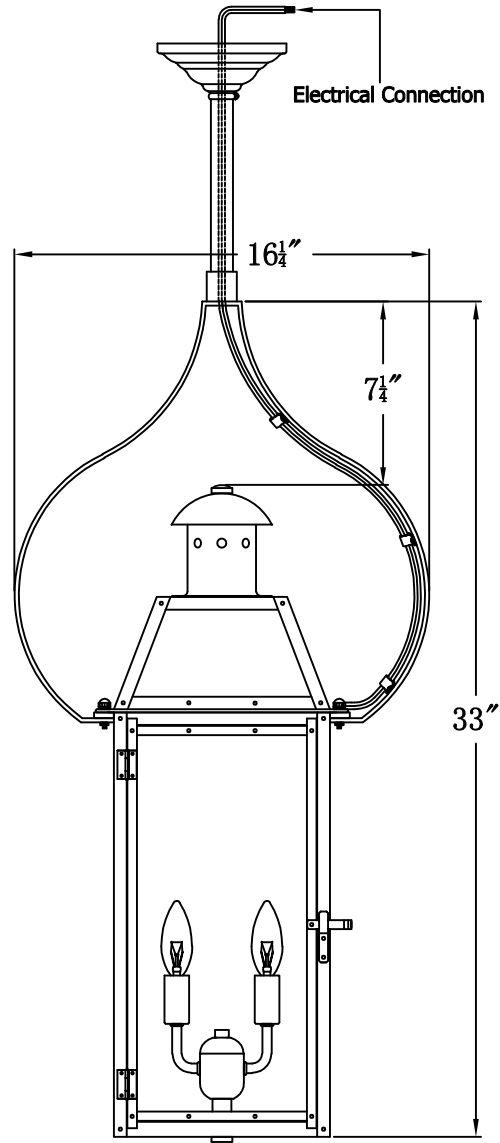

OAKLEY 25 Electric With Pendant Yoke (OA-25E PY4)

The CopperSmith

Product Description	Drawing Description	9152 Hard Drive
Sockets:2-E12 Candelabra	REV:A/0	Foley Alabama 36536
Watts:2-60W	Date:03/21/2022	SKU Number:OA-25E
	Drawing by:Jason Huang	Product Name:Oakley 25 Electric