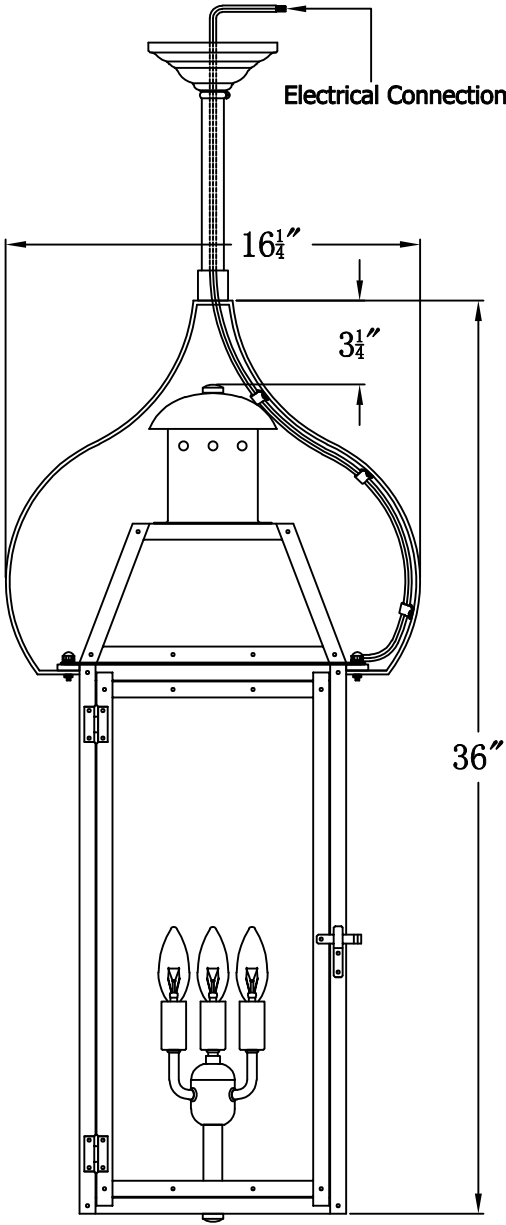

OAKLEY 33 Electric With Pendent Yoke  
(OA-33E PY8)

The CopperSmith

Product Description	Drawing Description	9152 Hard Drive
Sockets:3-E12 Candelabra	REV:A/0	Foley Alabama 36536
Watts:3-60W	Date:03/22/2022	SKU Number:OA-33E
	Drawing by:Jason Huang	Product Name:Oakley 33 Electric