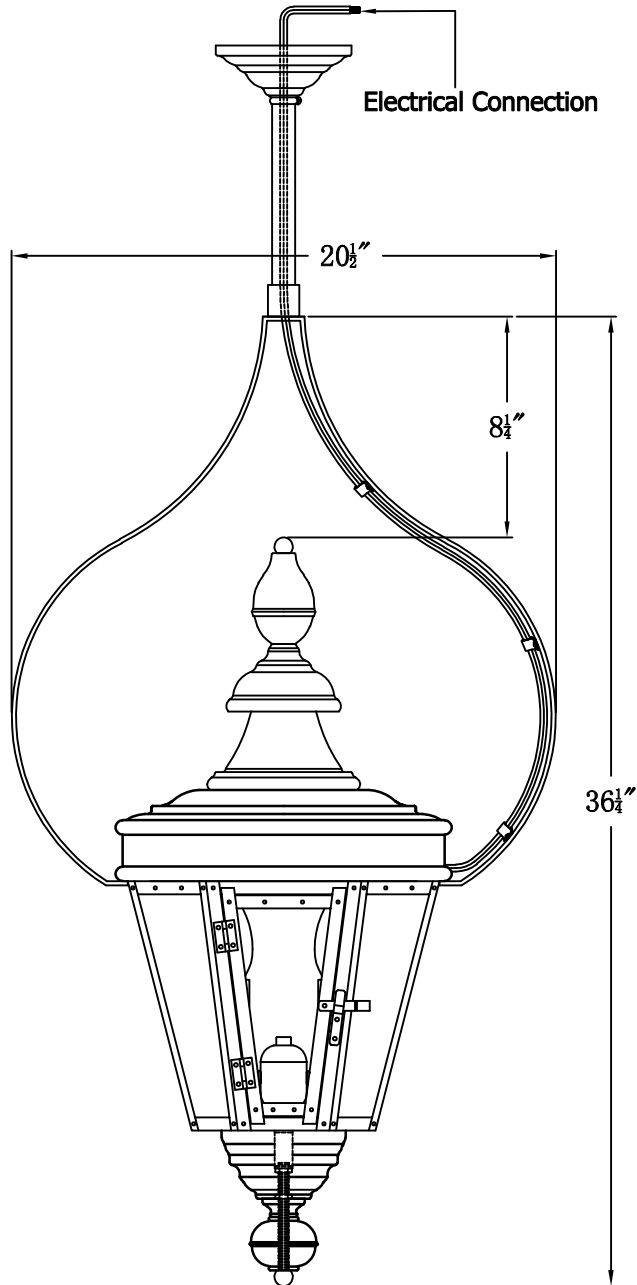

# ROYAL STREET 61 Electric With Pendent Yoke (RS-61E PY1)

The CopperSmith		
Product Description	Drawing Description	<u>9152 Hard Drive</u>
Sockets:2-E12 Candelabra	REV:A/0	Foley Alabama 36536
Watts:2-60W	Date:06/08/2022	SKU Number:RS-61E
	Drawing by:Jason Huang	Product Name:Royal Street 61 Electric