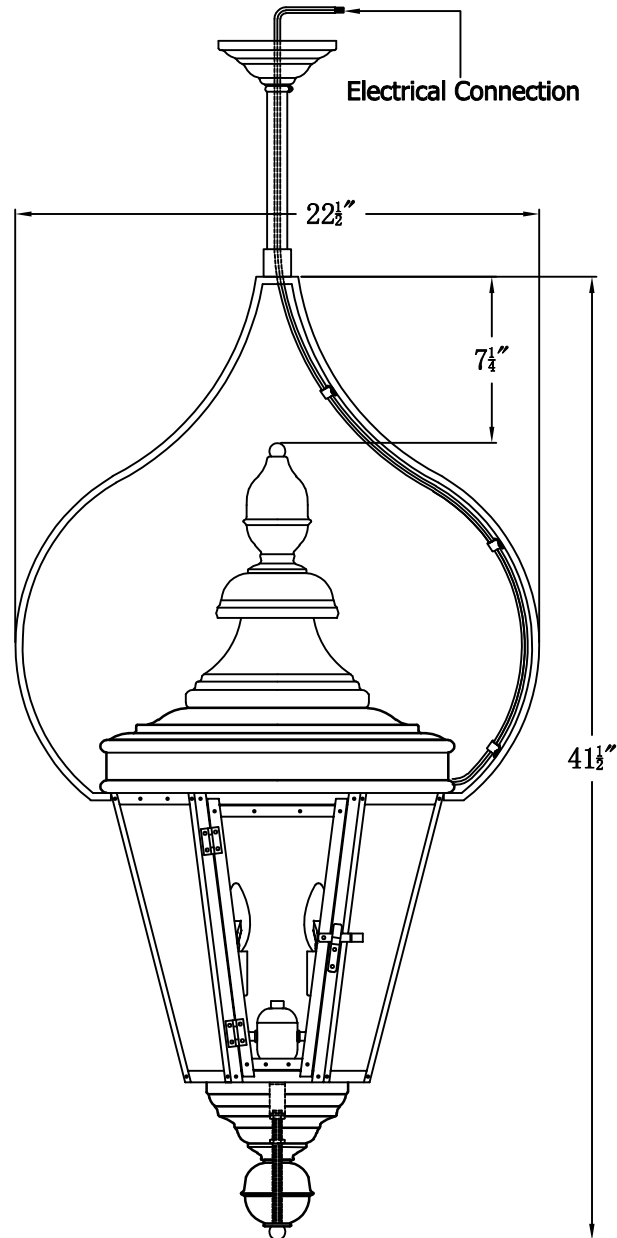

ROYAL STREET 62 Electric With Pendent Yoke
(RS-62E PY3)

The CopperSmith

Product Description	Drawing Description	<u>9152 Hard Drive</u> Foley Alabama 36536
Sockets:2-E12 Candelabra	REV:A/0	
Watts:2-60W	Date:06/13/2022	SKU Number:RS-62E
	Drawing by:Jason Huang	Product Name:Royal Street 62 Electric