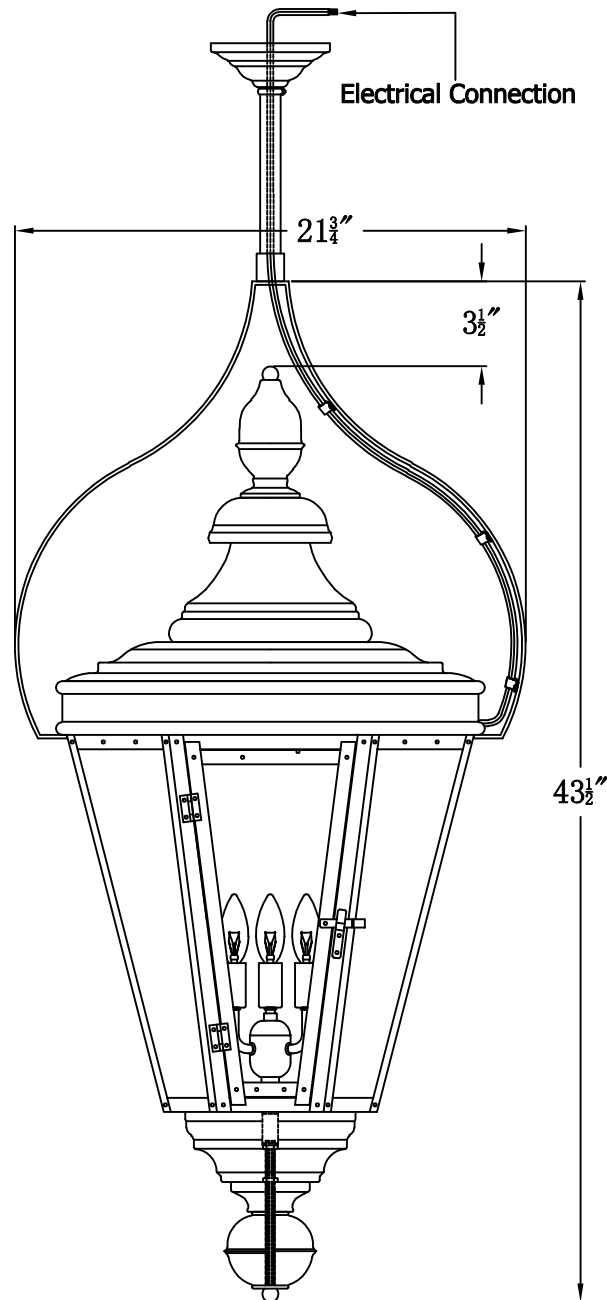

ROYAL STREET 63 Electric With Pendent Yoke
(RS-63E PY10)

The CopperSmith

Product Description	Drawing Description	9152 Hard Drive
Sockets:3-E12 Candelabra	REV:A/0	Foley Alabama 36536
Watts:3-60W	Date:06/17/2022	SKU Number:RS-63E
	Drawing by:Jason Huang	Product Name:Royal Street 63 Electric