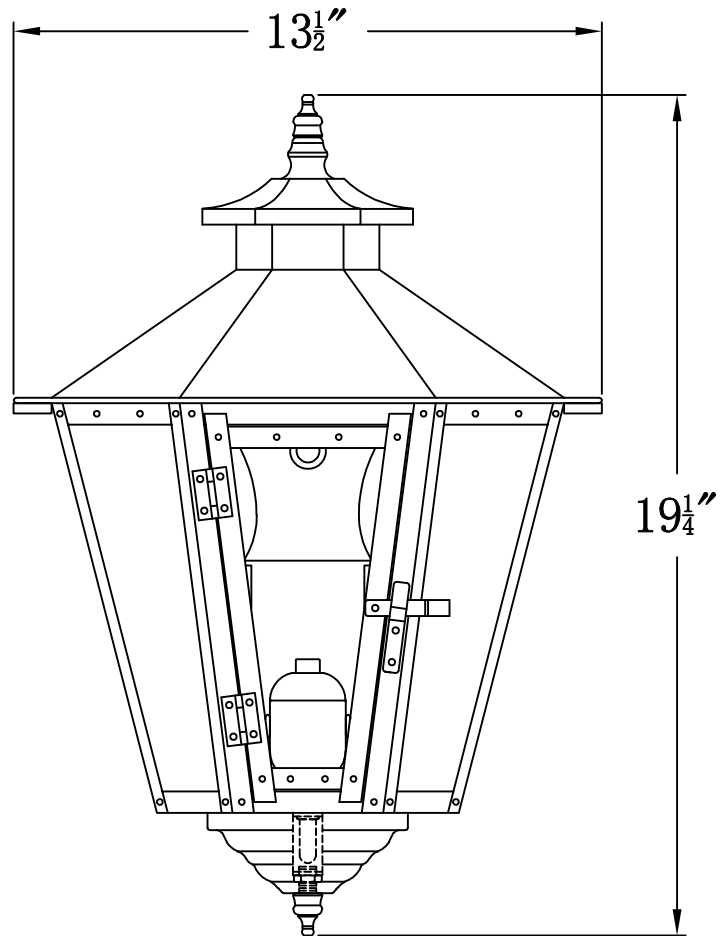

**BAYOU STREET 61 Electric (BS-61E)  
Standard Wall Mount**

**The CopperSmith**

|                          |                        |                                       |
|--------------------------|------------------------|---------------------------------------|
| Product Description      | Drawing Description    | 9152 Hard Drive                       |
| Sockets:2-E12 Candelabra | REV:A/0                | Foley Alabama 36536                   |
| Watts:2-60W              | Date:04/07/2022        | SKU Number:BS-61E                     |
|                          | Drawing by:Jason Huang | Product Name:Bayou Street 61 Electric |