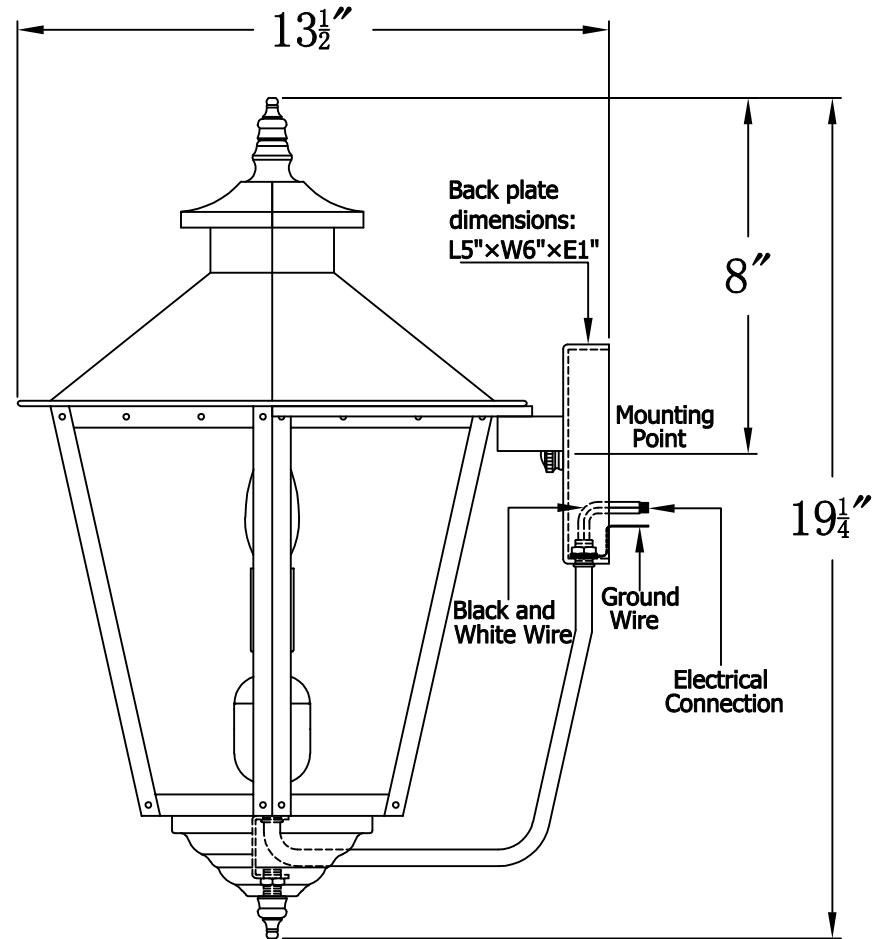

**BAYOU STREET 61 Electric (BS-61E)  
Standard Wall Mount**

**The CopperSmith**

|                          |                        |                                       |
|--------------------------|------------------------|---------------------------------------|
| Product Description      | Drawing Description    | 9152 Hard Drive                       |
| Sockets:2-E12 Candelabra | REV:A/0                | Foley Alabama 36536                   |
| Watts:2-60W              | Date:04/07/2022        | SKU Number:BS-61E                     |
|                          | Drawing by:Jason Huang | Product Name:Bayou Street 61 Electric |