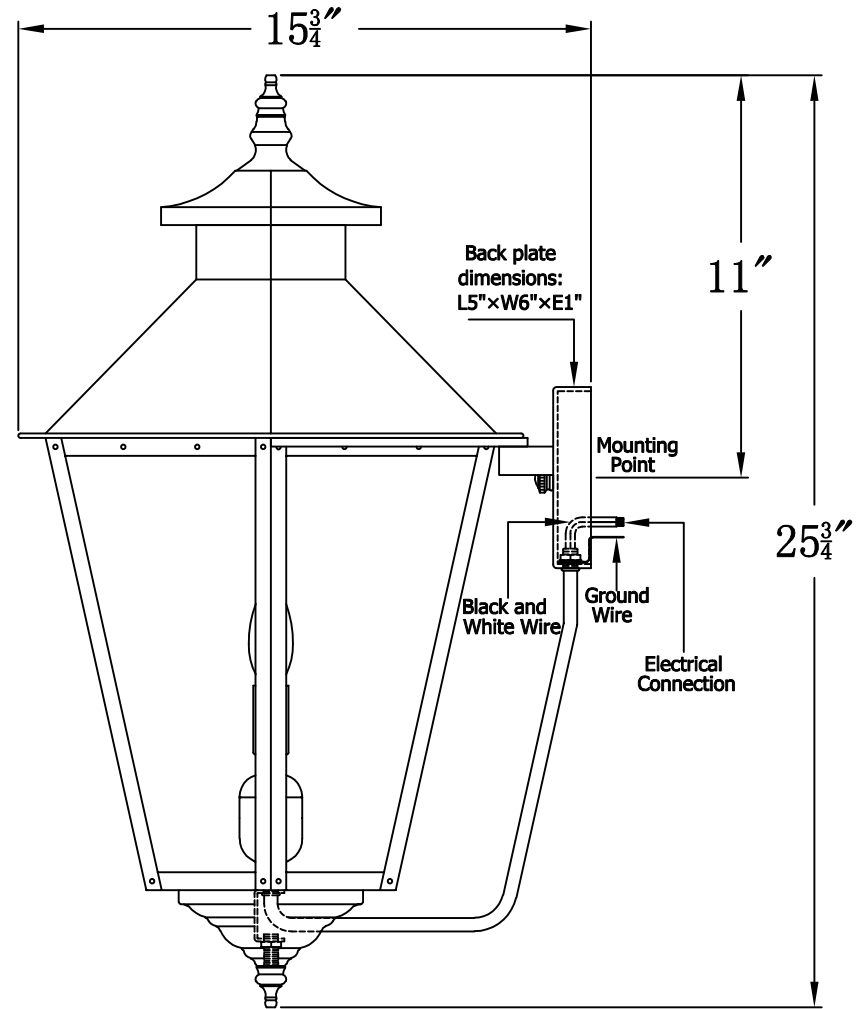

BAYOU STREET 62 Electric (BS-62E)
Standard Wall Mount

The CopperSmith

Product Description	Drawing Description	9152 Hard Drive
Sockets:2-E12 Candelabra	REV:A/0	Foley Alabama 36536
Watts:2-60W	Date:04/11/2022	SKU Number:BS-62E
	Drawing by:Jason Huang	Product Name:Bayou Street 62 Electric