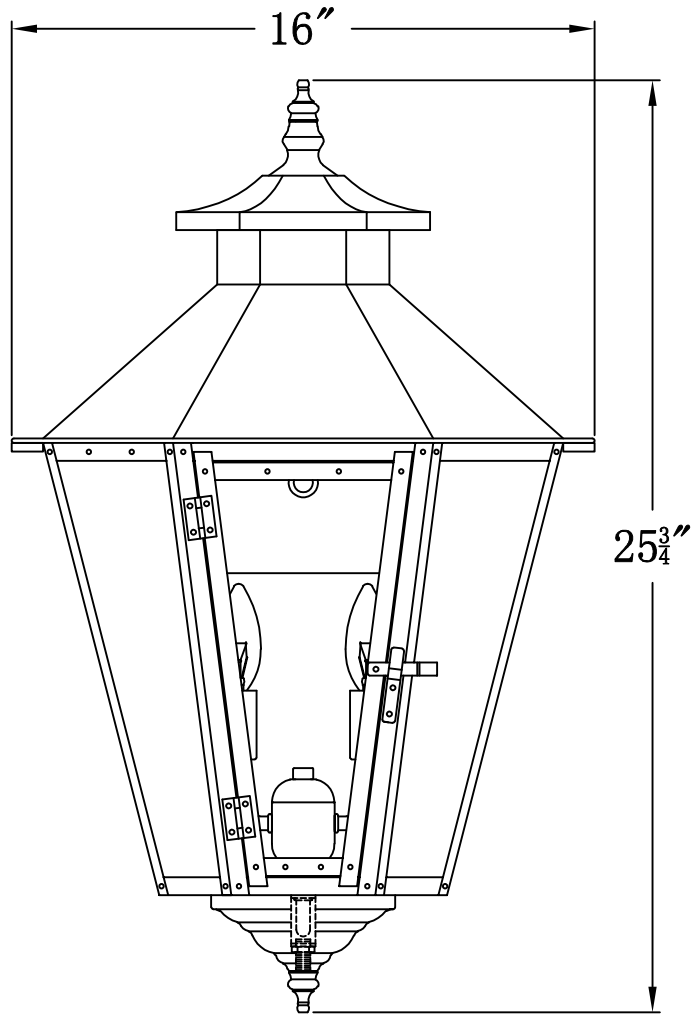

BAYOU STREET 62 Electric (BS-62E)
Standard Wall Mount

The CopperSmith

Product Description	Drawing Description	9152 Hard Drive
Sockets:2-E12 Candelabra	REV:A/0	Foley Alabama 36536
Watts:2-60W	Date:04/11/2022	SKU Number:BS-62E
	Drawing by:Jason Huang	Product Name:Bayou Street 62 Electric