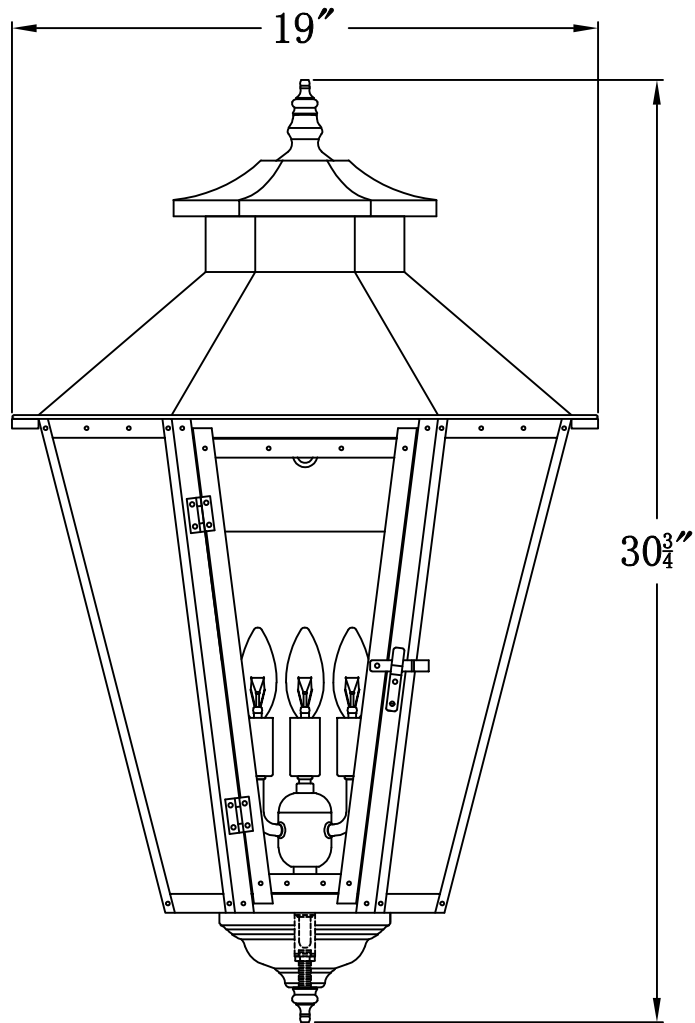

BAYOU STREET 63 Electric (BS-63E)  
Standard Wall Mount

The CopperSmith

Product Description	Drawing Description	9152 Hard Drive
Sockets:3-E12 Candelabra	REV:A/0	Foley Alabama 36536
Watts:3-60W	Date:04/12/2022	SKU Number:BS-63E
	Drawing by:Jason Huang	Product Name:Bayou Street 63 Electric