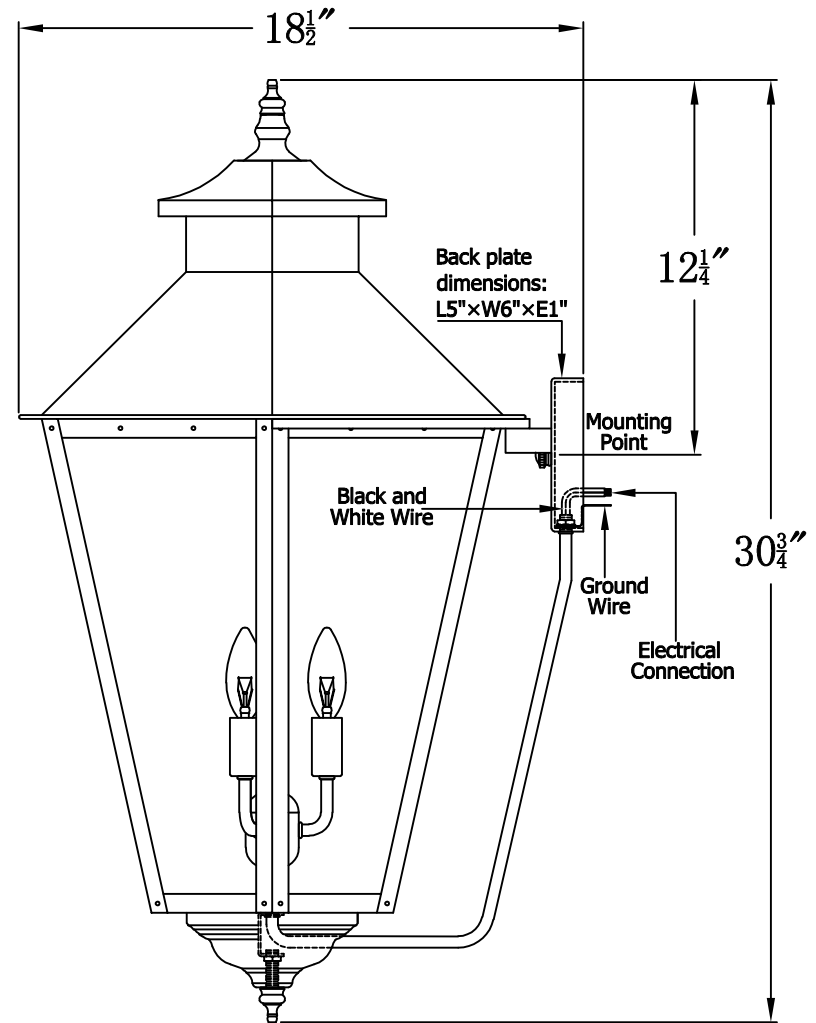

BAYOU STREET 63 Electric (BS-63E)  
Standard Wall Mount

The CopperSmith

Product Description	Drawing Description	9152 Hard Drive
Sockets:3-E12 Candelabra	REV:A/0	Foley Alabama 36536
Watts:3-60W	Date:04/12/2022	SKU Number:BS-63E
	Drawing by:Jason Huang	Product Name:Bayou Street 63 Electric