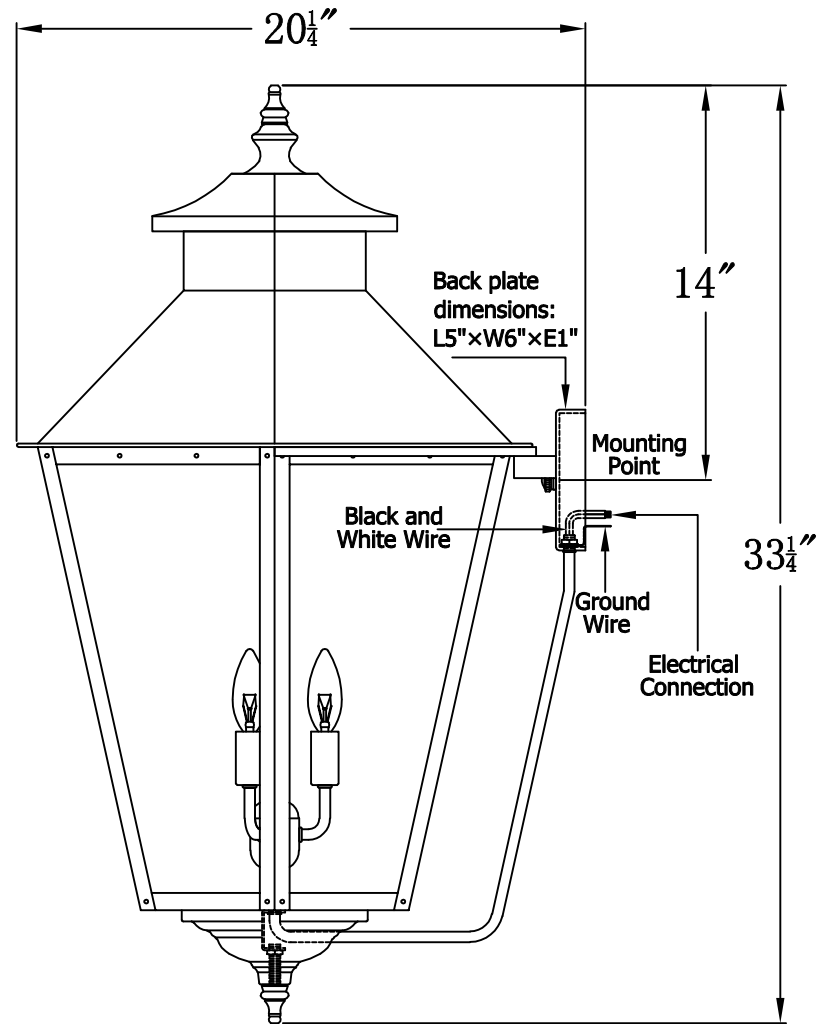

**BAYOU STREET 64 Electric (BS-64E)  
Standard Wall Mount**

**The CopperSmith**

Product Description	Drawing Description	9152 Hard Drive
Sockets:3-E12 Candelabra	REV:A/0	Foley Alabama 36536
Watts:3-60W	Date:04/14/2022	SKU Number:BS-64E
	Drawing by:Jason Huang	Product Name:Bayou Street 64 Electric