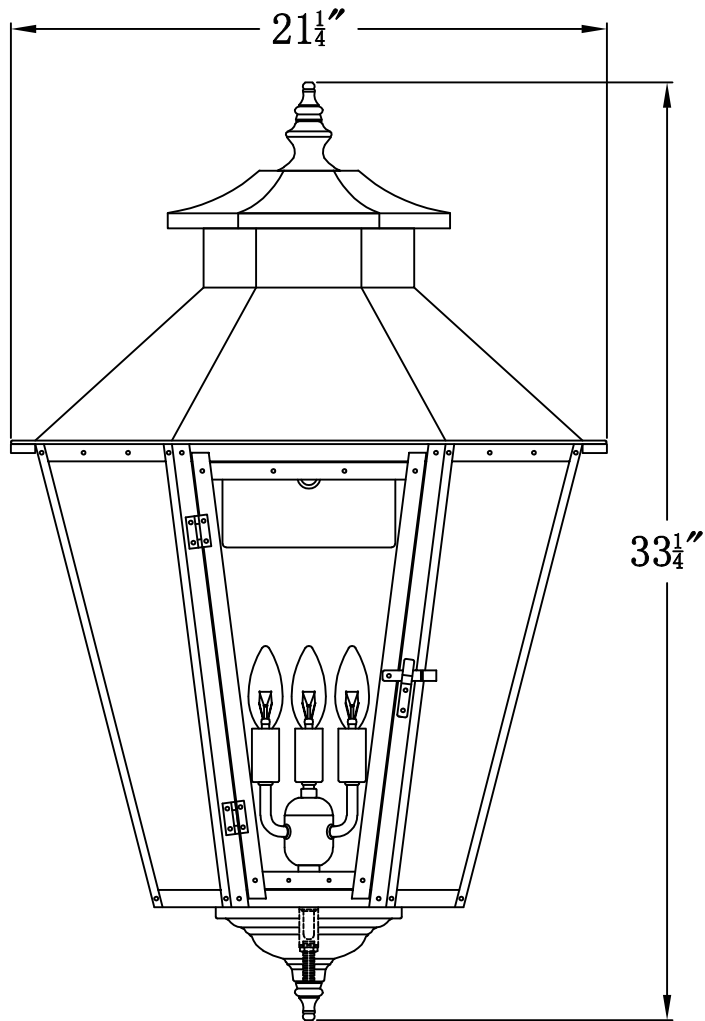

**BAYOU STREET 64 Electric (BS-64E)  
Standard Wall Mount**

**The CopperSmith**

Product Description	Drawing Description	9152 Hard Drive
Sockets:3-E12 Candelabra	REV:A/0	Foley Alabama 36536
Watts:3-60W	Date:04/14/2022	SKU Number:BS-64E
	Drawing by:Jason Huang	Product Name:Bayou Street 64 Electric