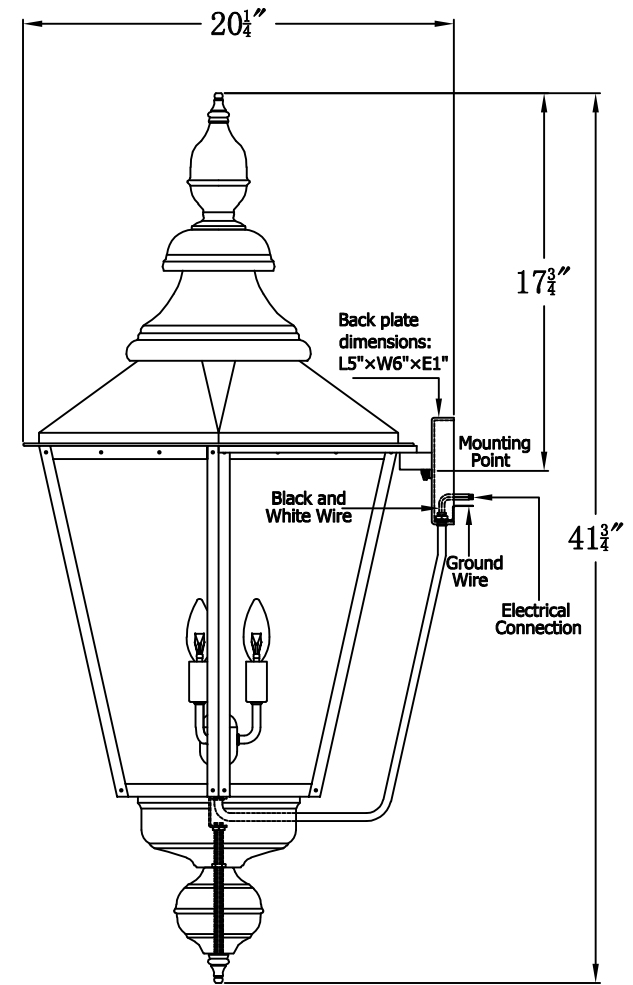

ESLAVA STREET 64 Electric (ES-64E)  
Standard Wall Mount

The CopperSmith

Product Description	Drawing Description	9152 Hard Drive
Sockets:3-E12 Candelabra	REV:A/0	Foley Alabama 36536
Watts:3-60W	Date:04/22/2022	SKU Number:ES-64E
	Drawing by:Jason Huang	Product Name:Eslava Street 64 Electric