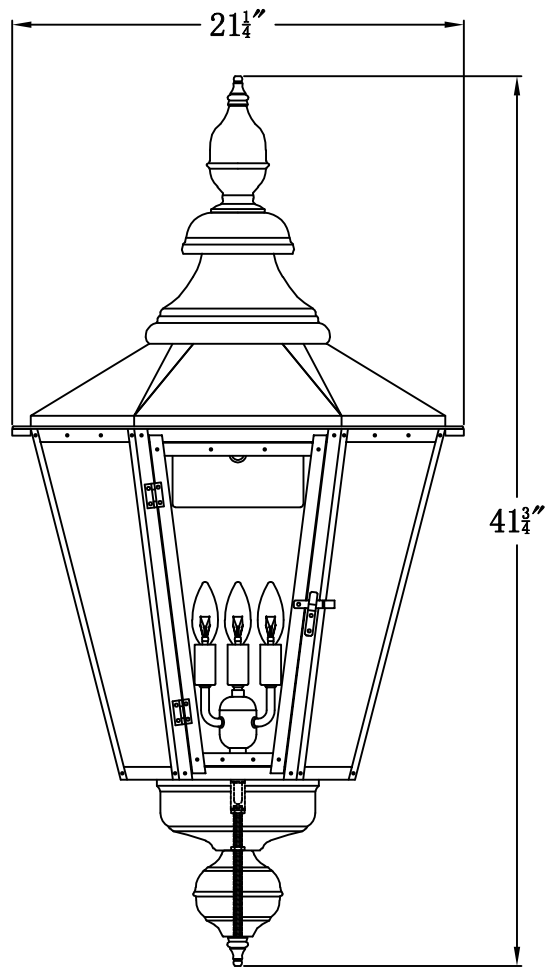

ESLAVA STREET 64 Electric (ES-64E)  
Standard Wall Mount

The CopperSmith

Product Description	Drawing Description	9152 Hard Drive
Sockets:3-E12 Candelabra	REV:A/0	Foley Alabama 36536
Watts:3-60W	Date:04/22/2022	SKU Number:ES-64E
	Drawing by:Jason Huang	Product Name:Eslava Street 64 Electric