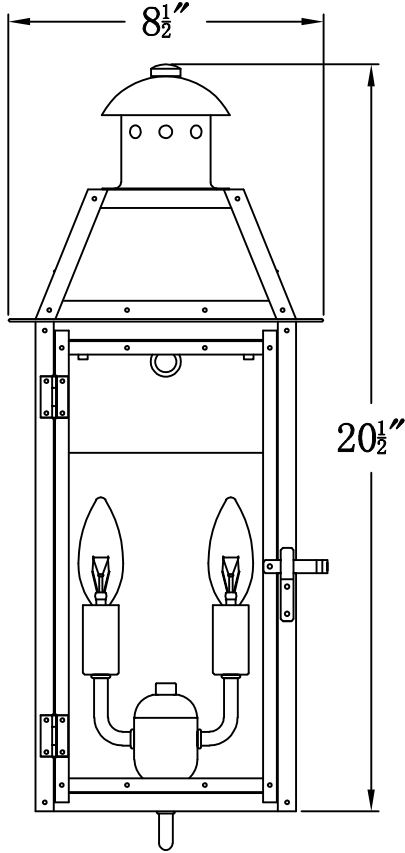

OAKLEY 20 Electric (OA-20E)  
Standard Wall Mount

The CopperSmith

Product Description	Drawing Description	9152 Hard Drive
Sockets:2-E12 Candelabra	REV:A/0	Foley Alabama 36536
Watts:2-60W	Date:03/19/2022	SKU Number:OA-20E
	Drawing by:Jason Huang	Product Name:Oakley 20 Electric