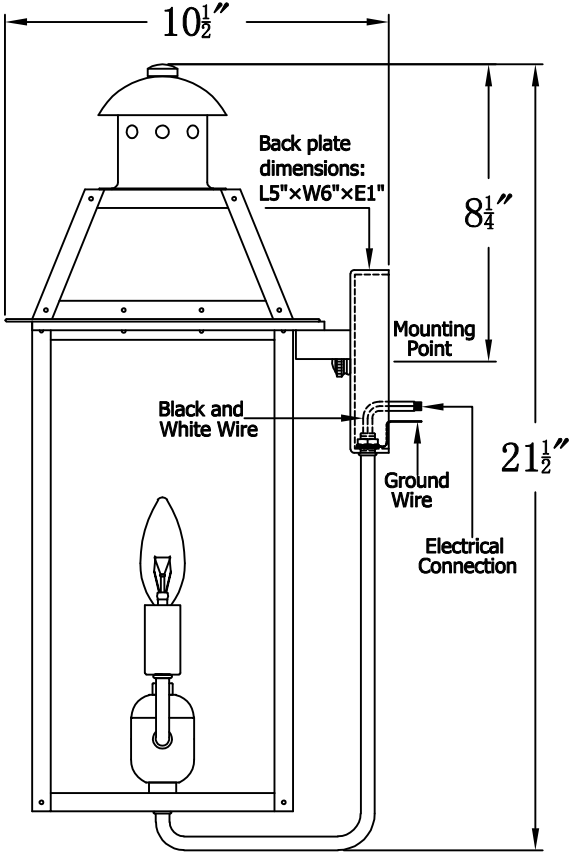

OAKLEY 20 Electric (OA-20E)  
Standard Wall Mount

The CopperSmith

Product Description	Drawing Description	9152 Hard Drive
Sockets:2-E12 Candelabra	REV:A/0	Foley Alabama 36536
Watts:2-60W	Date:03/19/2022	SKU Number:OA-20E
	Drawing by:Jason Huang	Product Name:Oakley 20 Electric