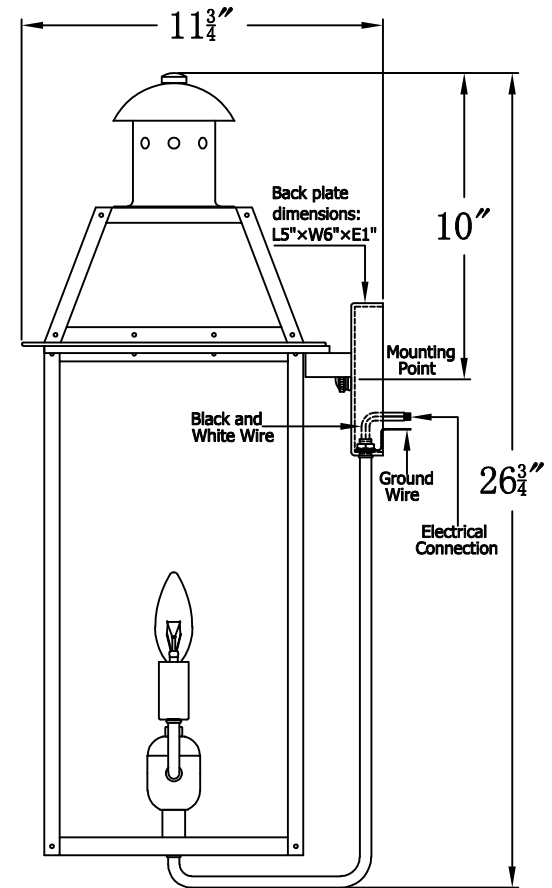

OAKLEY 25 Electric (OA-25E) Standard Wall Mount

The CopperSmith

		9152 Hard Drive
Product Description	Drawing Description	Foley Alabama 36536
Sockets:2-E12 Candelabra	REV:A/0	
Watts:2-60W	Date:03/21/2022	SKU Number:OA-25E
	Drawing by:Jason Huang	Product Name:Oakley 25 Electric