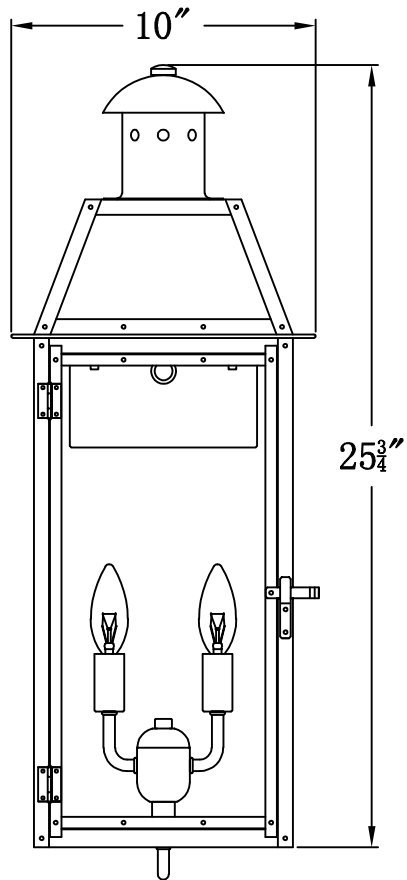

OAKLEY 25 Electric (OA-25E) Standard Wall Mount

The CopperSmith

		9152 Hard Drive
Product Description	Drawing Description	Foley Alabama 36536
Sockets:2-E12 Candelabra	REV:A/0	
Watts:2-60W	Date:03/21/2022	SKU Number:OA-25E
	Drawing by:Jason Huang	Product Name:Oakley 25 Electric